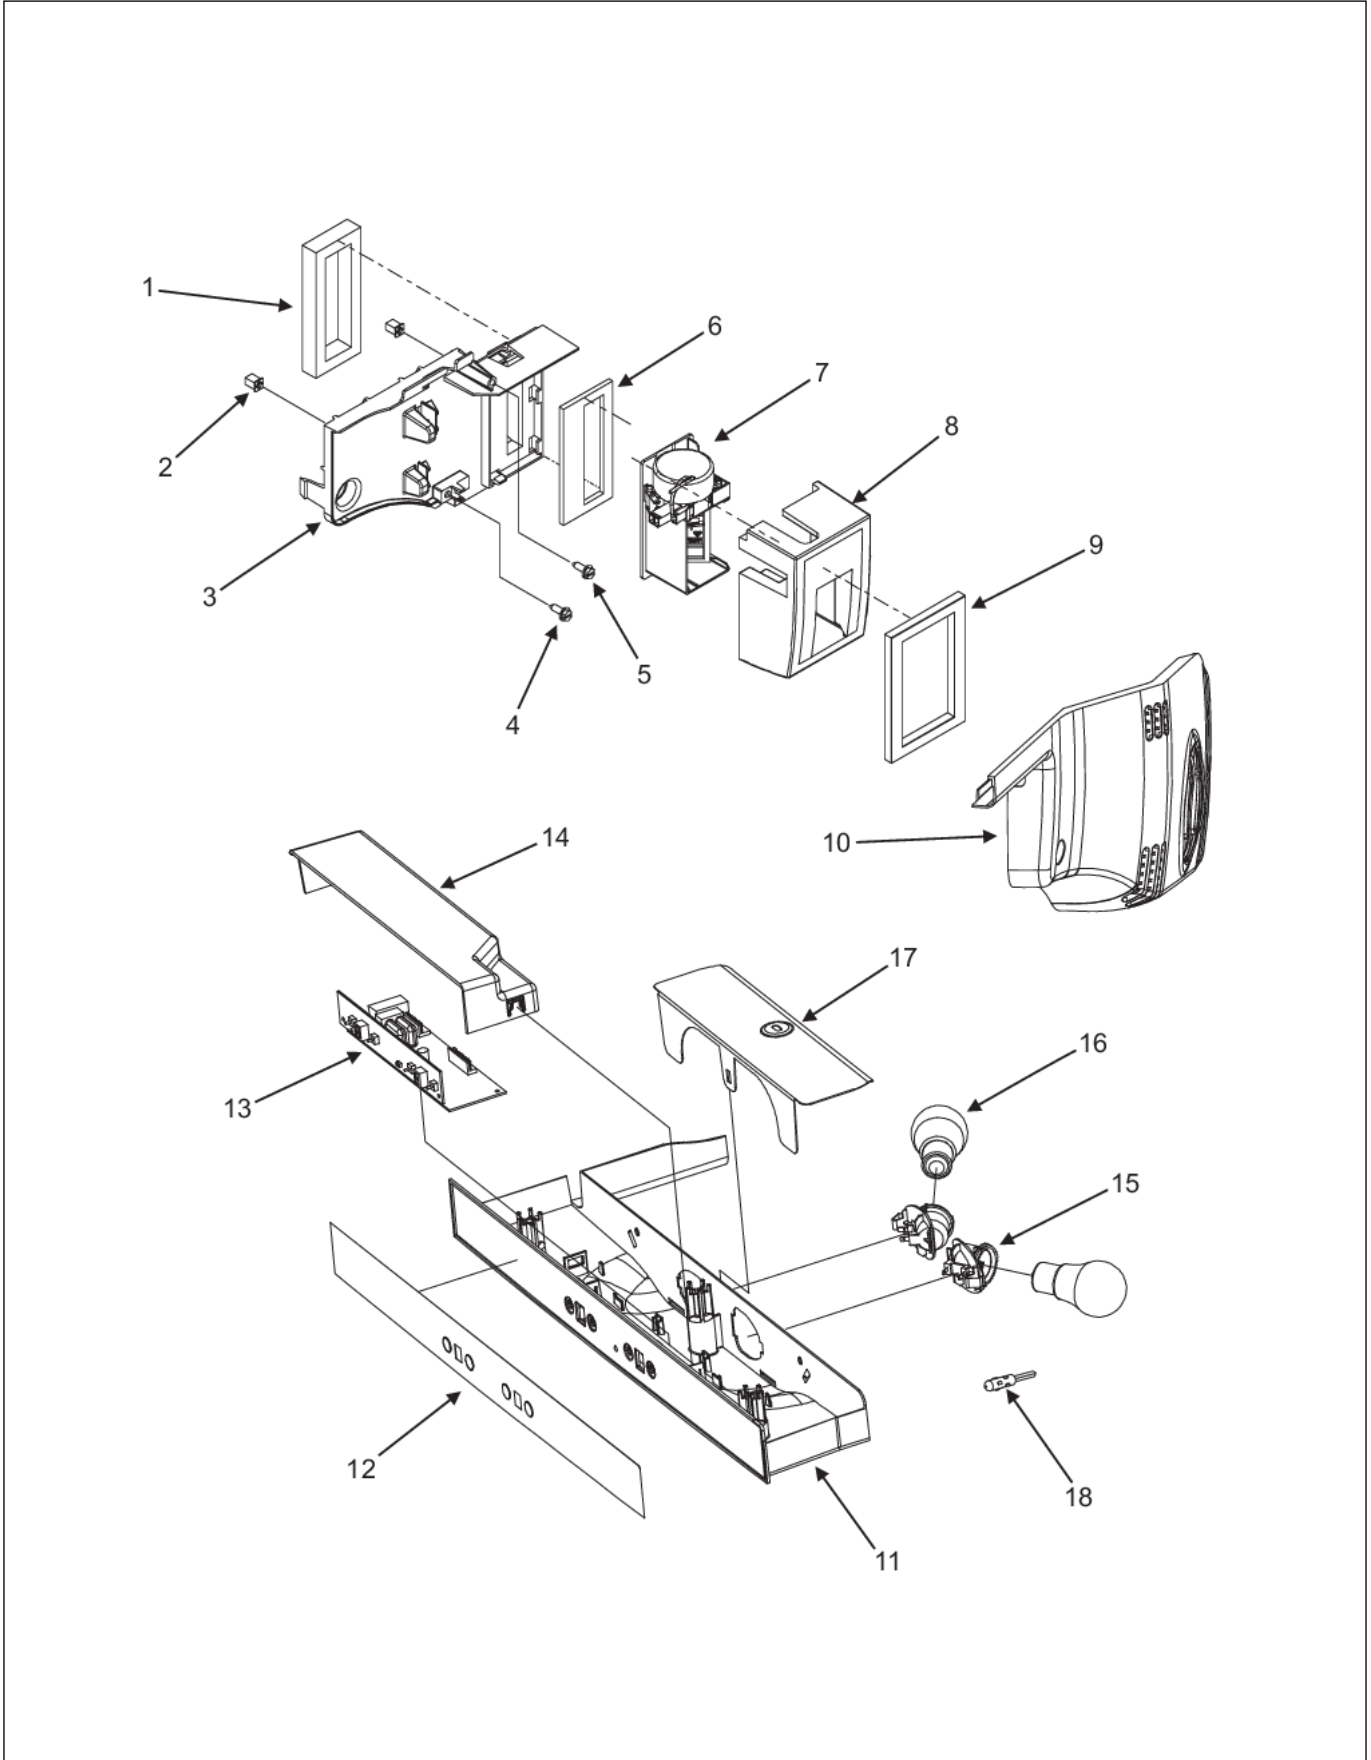

CONTROLS

Item	Part No.	Name	Qty	Uom	NOTES
1	PS400289	GASKET, DAMPER (67004031)	1	EA	NO LONGER AVAILABLE, Not available online / Call for pricing and availability
2	PS400290	GROMMET, SCREW (M0580205)	1	EA	NO LONGER AVAILABLE, Not available online / Call for pricing and availability
3	PS400291	BRACKET, ELECTRONIC CONTROL (67004447)	1	EA	
4	PS400013	SCREW, DOOR STOP (67006287)	1	EA	NO LONGER AVAILABLE
5	PS400292	SCREW, BRACKET (67006688)	1	EA	NO LONGER AVAILABLE, Not available online / Call for pricing and availability
6	PS400293	GASKET, DAMPER (12582801)	1	EA	
7	PS400294	DAMPER, ELECTRONIC CONTROL (67006249)	1	EA	
8	PS400295	INSULATION DAMPER (67006522)	1	EA	
9	PS400296	GASKET, CONTROL COVER (67006495)	1	EA	NO LONGER AVAILABLE
10	PS400297	COVER, ELECTRONIC CONTROL (W10207714)	1	EA	
11	PS400298	HOUSING, CONTROL (67005478)	1	EA	
12	PS400417	OVERLAY (67006751)	1	EA	NO LONGER AVAILABLE
13	021881-000	CONTROL BOARD	1	EA	
14	PS400300	COVER, CONTROL BOARD (67004750)	1	EA	NO LONGER AVAILABLE, Not available online / Call for pricing and availability
15	PS400053	LIGHT SOCKET (12570701)	1	EA	
16	PS400054	LIGHT BULB (A0282812)	1	EA	
17	PS400301	REFLECTOR, LIGHT (67005038)	1	EA	
18	PS400063	THERMISTOR	1	EA	
NI	PS400302	PLUG, BUTTON (67002417)	1	EA	NO LONGER AVAILABLE, Not available online / Call for pricing and availability