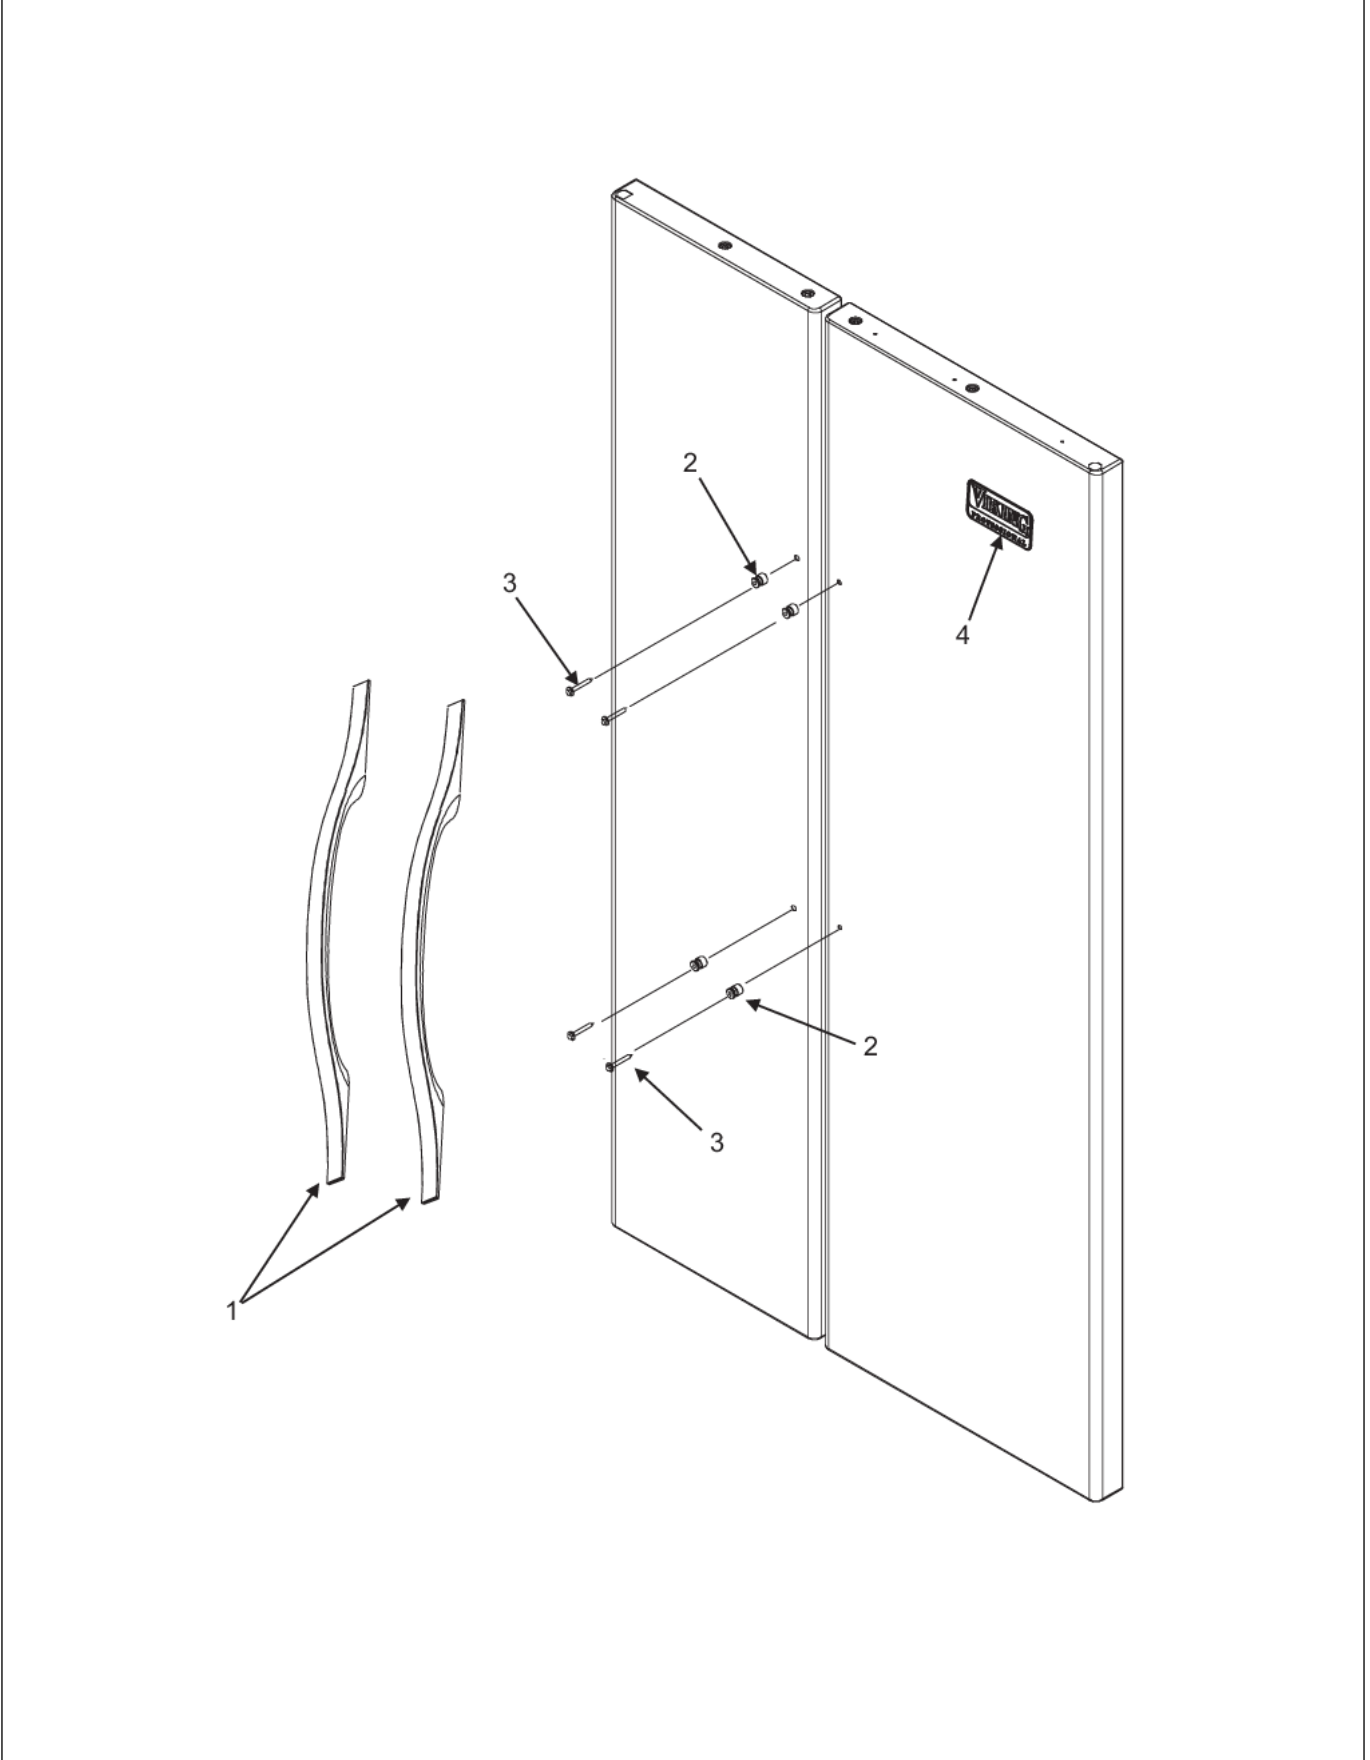

HANDLES

Item	Part No.	Name	Qty	Uom	NOTES
1	PE030188	Designer Handle Ref-Outsourced 67006725	1	EA	
2	PS400004	STUD, HANDLE (67002936)	1	EA	
3	PS400003	SCREW, HANDLE (3387230)	1	EA	
4	PE010195	NAMEPLATE LOGO DES	1	EA