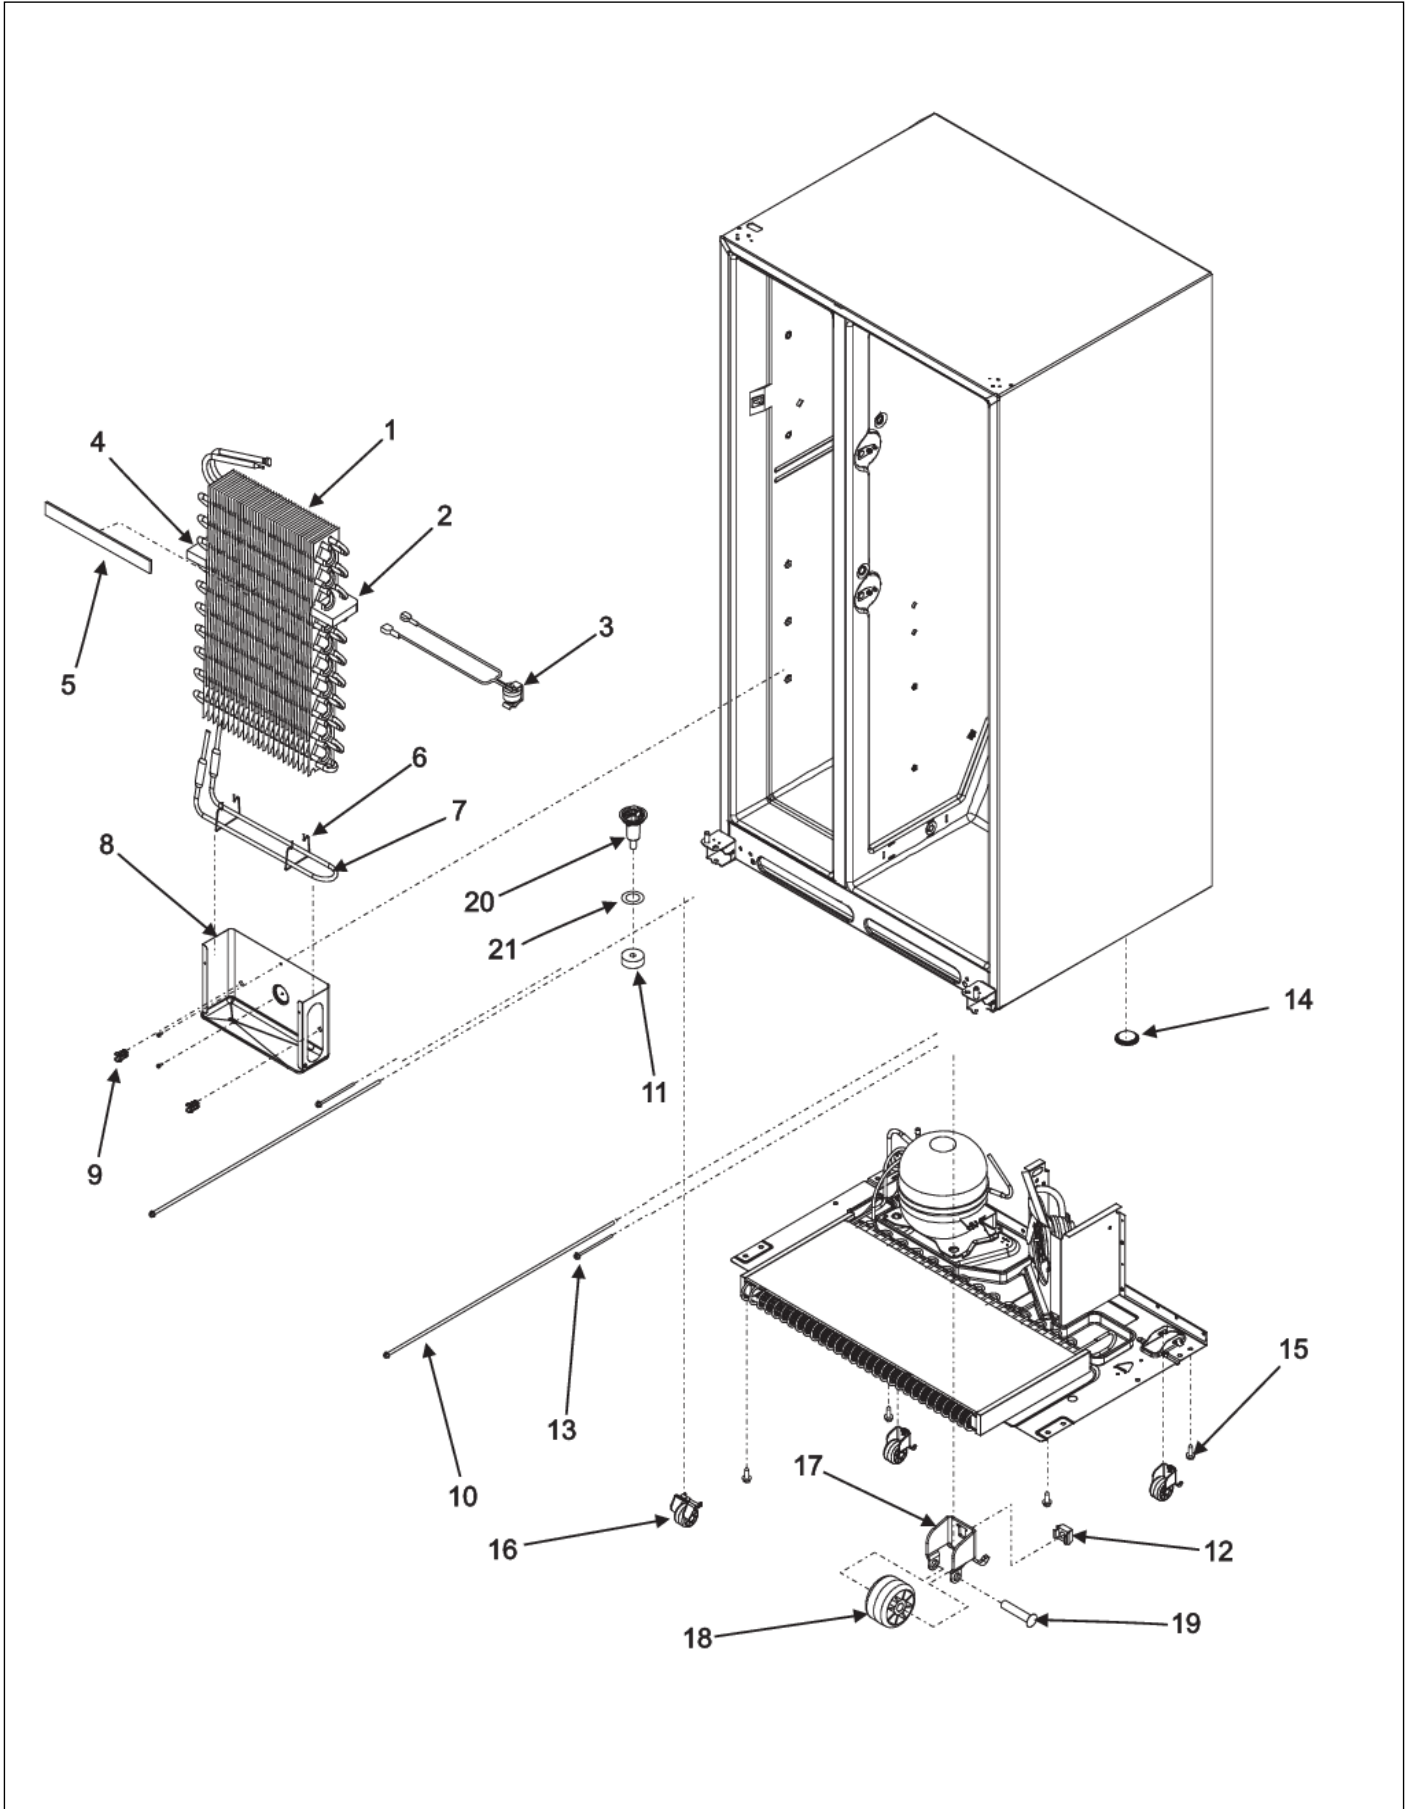

Item	Part No.	Name	Qty	Uom	NOTES
17	PS400144	ROLLER BRACKET (12456801)	1	EA	
18	PS400146	ROLLER (67005127)	1	EA	
19	PS400147	RIVET (M1205302)	1	EA	
20	PS400414	FUNNEL, DRAIN (12456901)	1	EA	NO LONGER AVAILABLE, Not available online / Call for pricing and availability
21	PS400091	SEAL, O-RING	1	EA