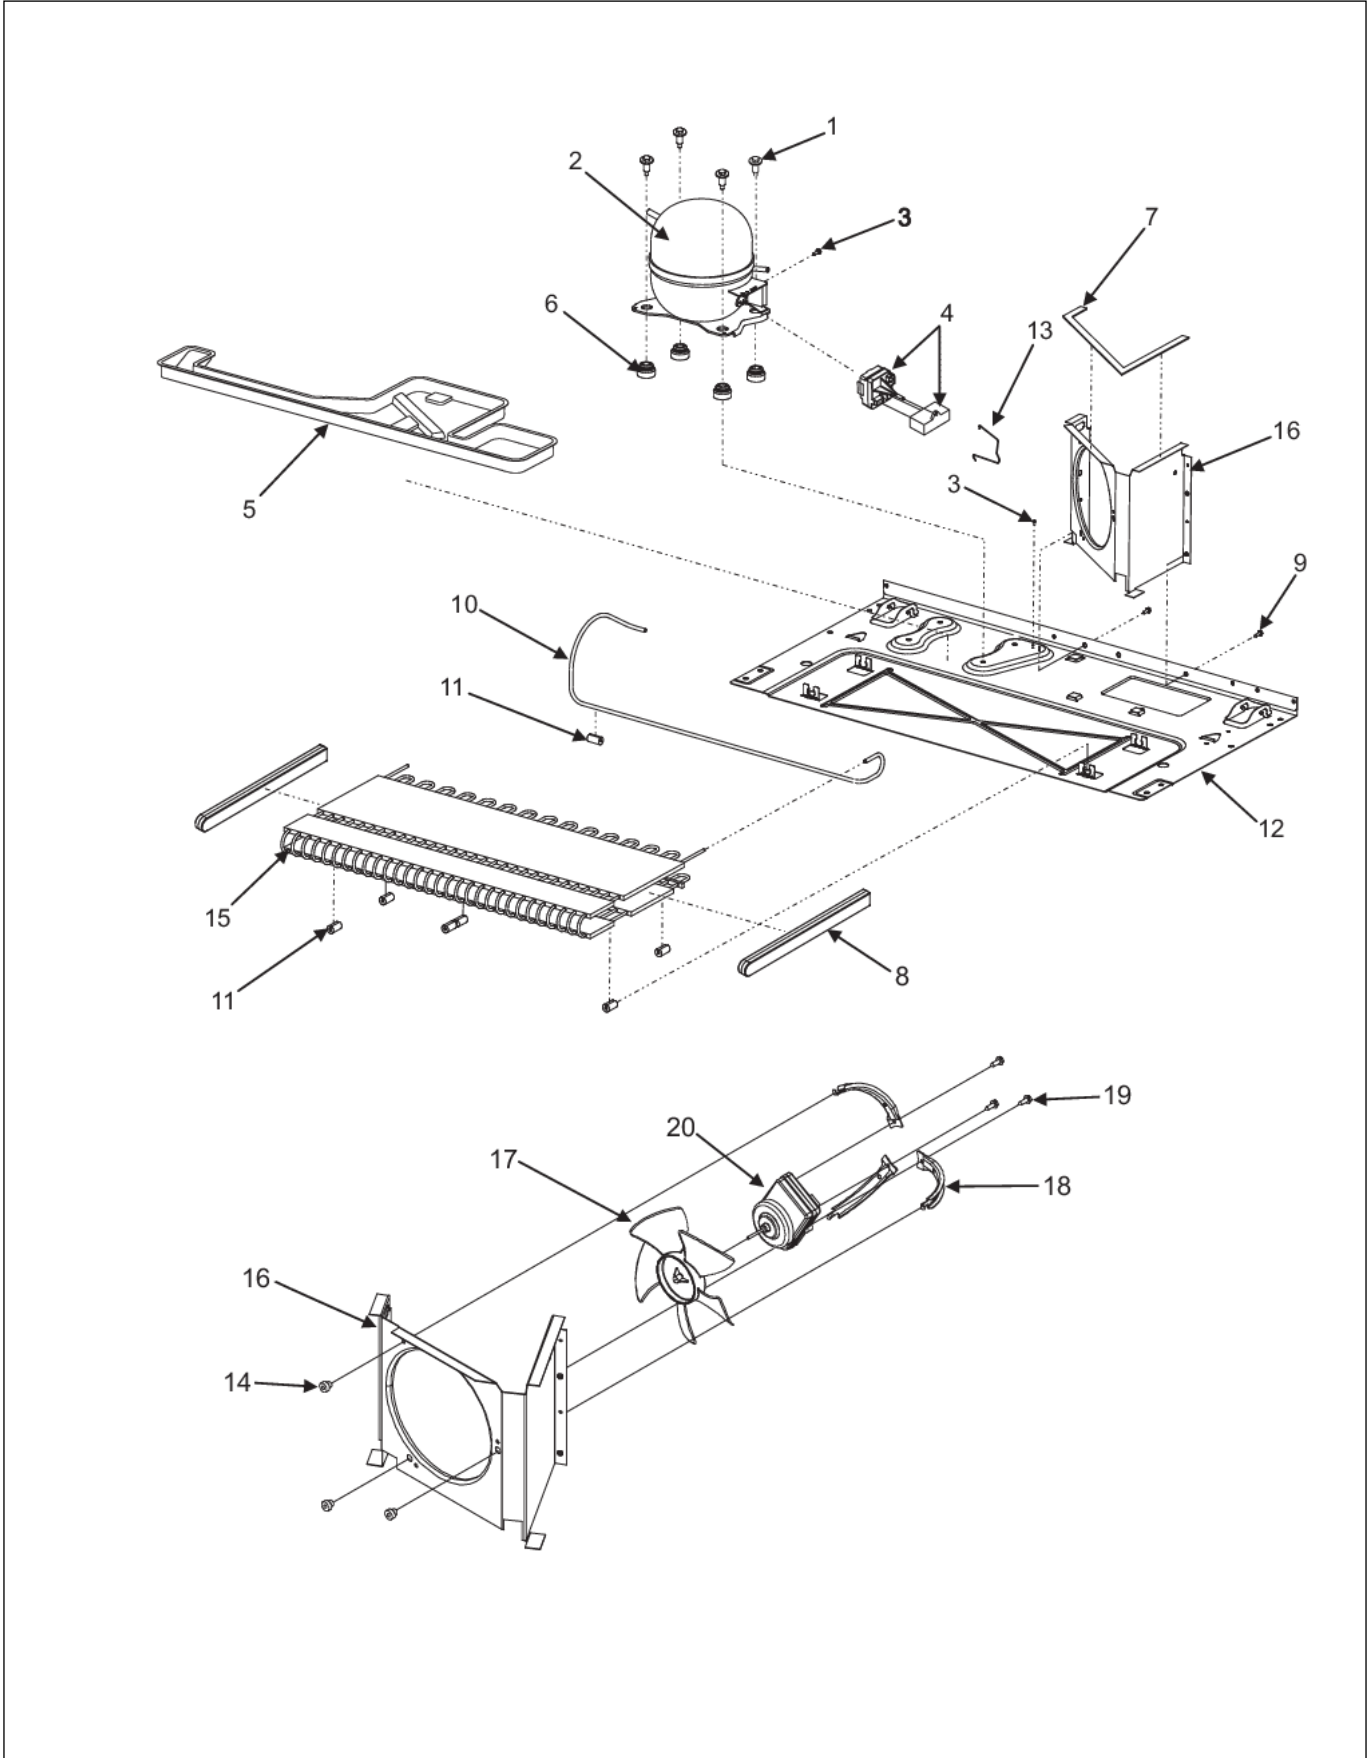

COMPRESSOR

Item	Part No.	Name	Qty	Uom	NOTES
1	PS400153	SCREW, COMPRESSOR (67006432)	1	EA	
2	021797-000	COMPRESSOR KIT	1	EA	
Not Shown	NOTE	CAPACITOR, BALE STRAP, AND GROMMETS)		EA	
3	PS400155	GROUND SCREW (67006433)	1	EA	NO LONGER AVAILABLE, Not available online / Call for pricing and availability
4	PS400156	OVERLOAD AND RELAY W/CAPICITOR (67005560)	1	EA	
5	021899-000	PAN, DRAIN	1	EA	
6	PS400158	GROMMET, COMPRESSOR (67003493)	1	EA	
7	PS400159	SEAL, CONDENSER SHROUD (61003210)	1	EA	NO LONGER AVAILABLE, Not available online / Call for pricing and availability
8	PS400385	BLOCK, EPS CONDENSER (67002235)	1	EA	NO LONGER AVAILABLE, Not available online / Call for pricing and availability
9	PS400129	SCREW, SMALL (67006425)	1	EA	
10	PS400161	DISCHARGE TUBE (67004700)	1	EA	
11	PS400162	GROMMET CONDENSER (67005680)	1	EA	
12	PS400163	BASE PAN (67005889)	1	EA	NO LONGER AVAILABLE
13	PS400164	BALE STRAP (12576801)	1	EA	NO LONGER AVAILABLE, Not available online / Call for pricing and availability
14	PS400165	GROMMET BRACKET (61004743)	1	EA	NO LONGER AVAILABLE, Not available online / Call for pricing and availability
15	PS400166	CONDENSER (67006131)	1	EA	
16	PS400167	SHROUD, CONDENSER FAN (67001090)	1	EA	NO LONGER AVAILABLE
17	PS400168	BLADE, FAN (67004952)	1	EA