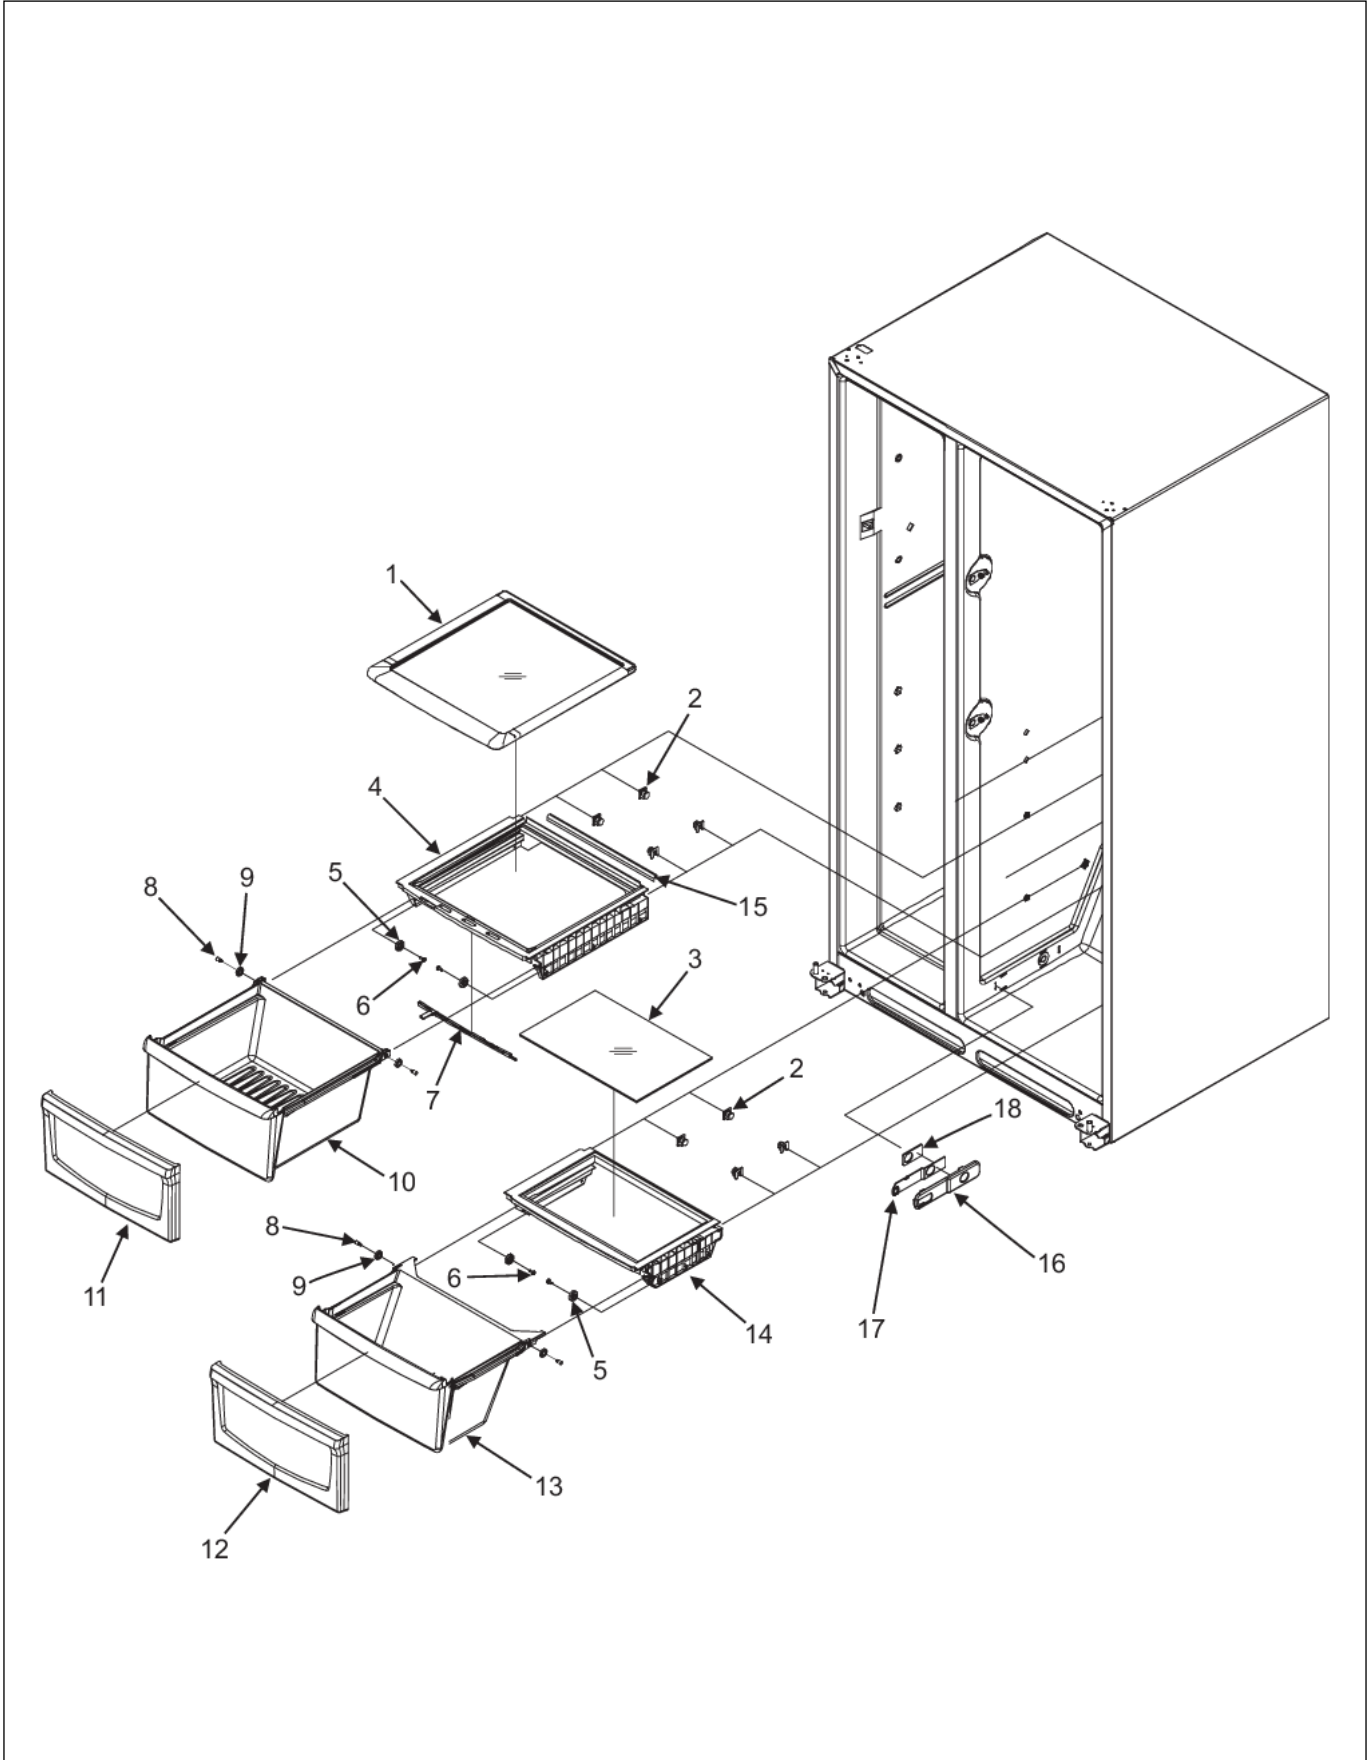

Item	Part No.	Name	Qty	Uom	NOTES
NI	PS400303	HARNESS, CONTROL (67006548)	1	EA	

CRISPER ASSEMBLY

Item	Part No.	Name	Qty	Uom	NOTES
1	PS400317	SHELF, CRISPER TOP (67006880)	1	EA	
2	PS400318	SUPPORT, CRISPER FRAME (12603701)	1	EA	
3	PS400319	GLASS, MEAT SHELF (67004132)	1	EA	
4	PS400320	FRAME, CRISPER SHELF (67004140)	1	EA	
5	PS400310	ROLLER, CRISPER FRAME (67004169)	1	EA	NO LONGER AVAILABLE
6	PS400311	SCREW, ROLLER (67006692)	1	EA	NO LONGER AVAILABLE
7	PS400321	SLIDE, CONTROL (WHITE) (67004885)	1	EA	NO LONGER AVAILABLE
8	PS400316	PIN, ROLLER (67004174)	1	EA	
9	PS400315	ROLLER, PAN (67004133)	1	EA	
10	PS400322	PAN, LARGE CRISPER (67005816)	1	EA	
11	PS400323	FRONT, LARGE CRISPER PAN (67006693)	1	EA	NO LONGER AVAILABLE
12	PS400324	FRONT, MEAT PAN (67006694)	1	EA	
13	PS400325	PAN, MEAT (67005817)	1	EA	
14	PS400326	FRAME, MEAT SHELF (67004247)	1	EA	
15	PS400327	SEAL, CRISPER FRAME (REAR) (67004249)	1	EA	NO LONGER AVAILABLE
16	PS400328	HOUSING, TEMPERATURE CONTROL (67006695)	1	EA	NO LONGER AVAILABLE
17	PS400329	SLIDE, TEMPERATURE CONTROL (67004176)	1	EA	NO LONGER AVAILABLE, Not available online / Call for pricing and availability
18	PS400330	GASKET, TEMPERATURE CONTROL (67004177)	1	EA	NO LONGER AVAILABLE, Not available online / Call for pricing and availability