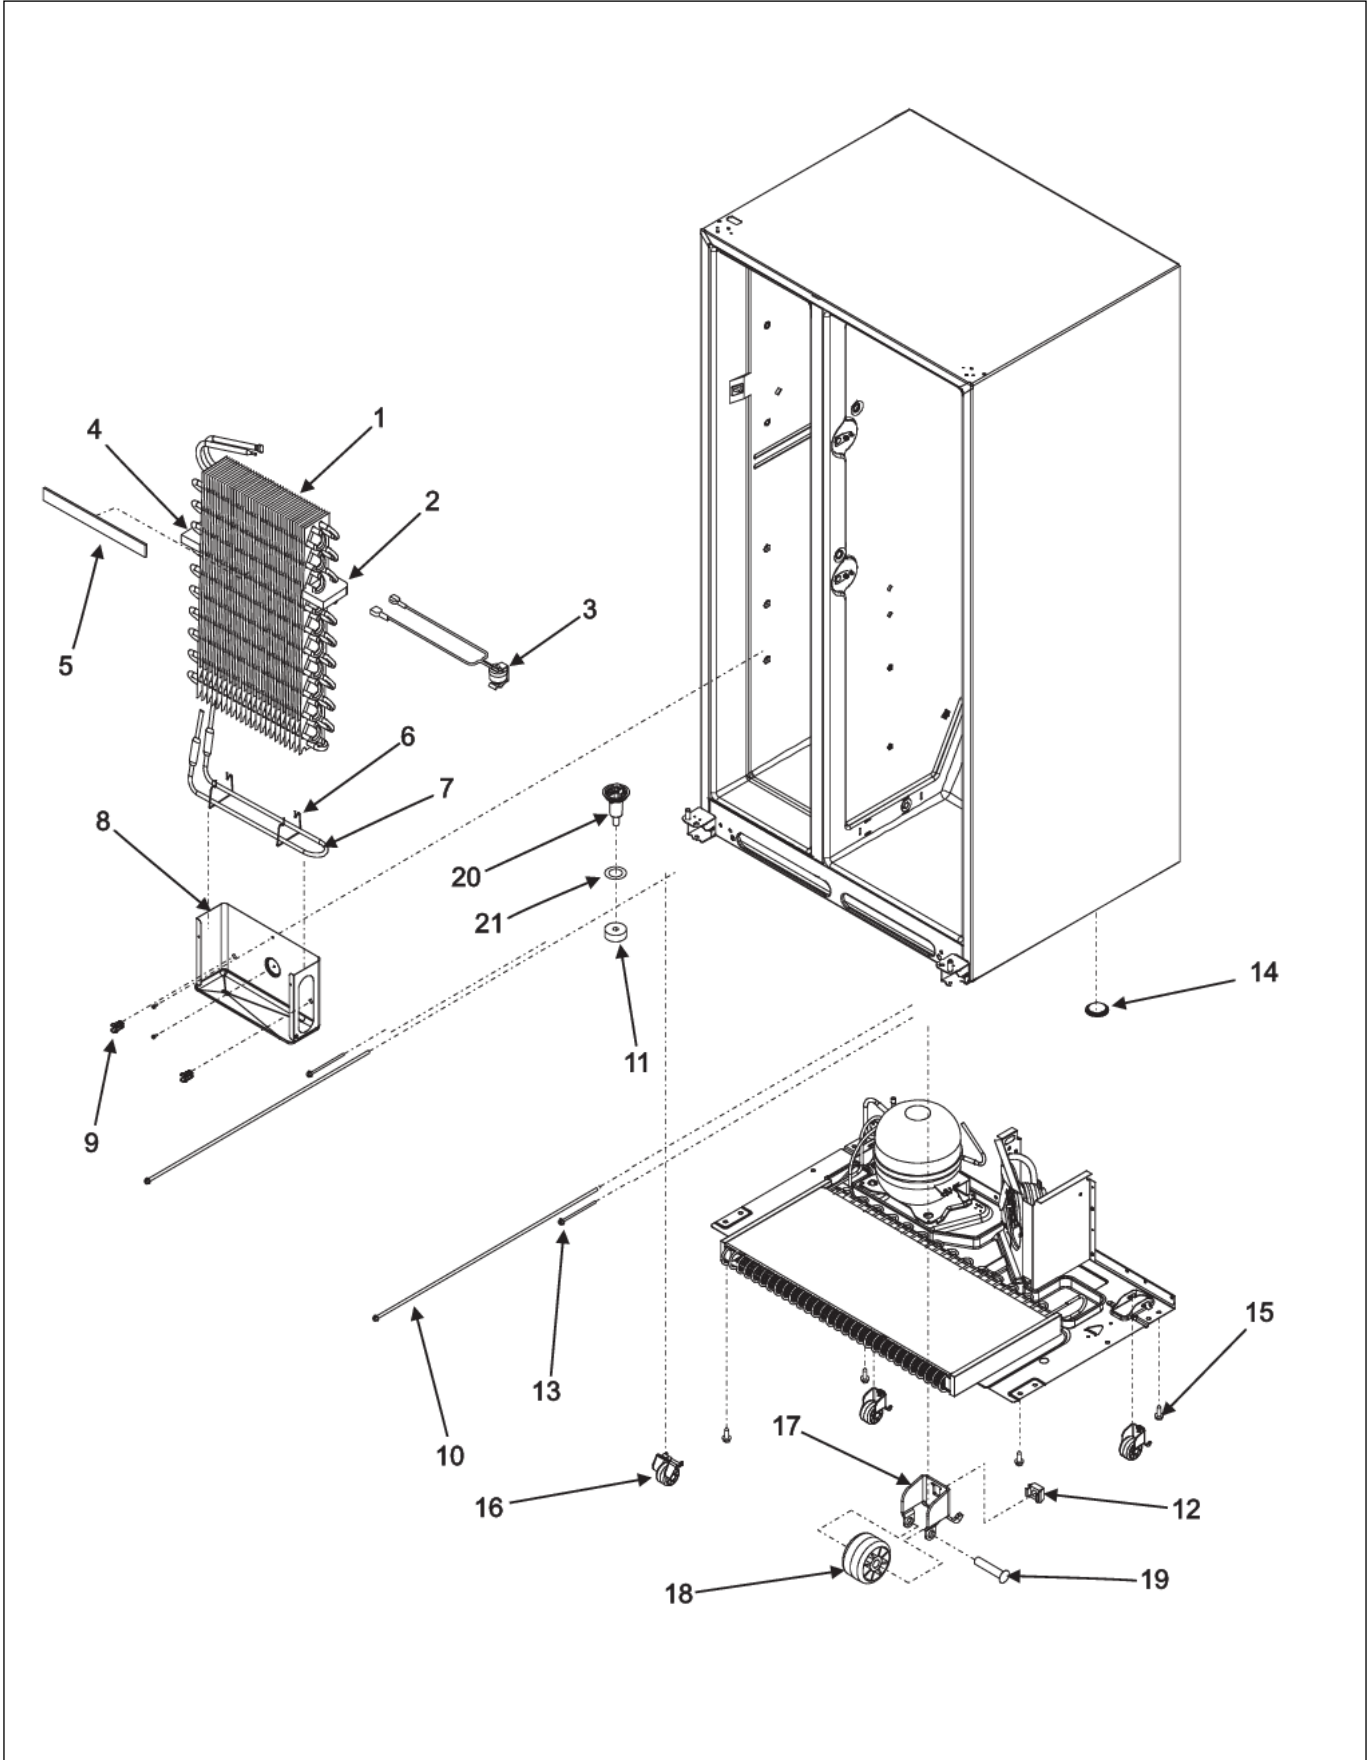

EVAPORATOR AND ROLLERS

Item	Part No.	Name	Qty	Uom	NOTES
1	PS400350	EVAPORATOR KIT (INC. EVAP, HT. SHLD, & INST.) (12001940)	1	EA	
2	PS400351	BLOCK, AIR COIL (12590102)	1	EA	NO LONGER AVAILABLE, Not available online / Call for pricing and availability
3	PS400352	DEFROST THERMOSTAT (67005363)	1	EA	
NI	PS400063	THERMISTOR	1	EA	
4	PS400354	BLOCK, AIR COIL (LEFT) (12590101)	1	EA	NO LONGER AVAILABLE, Not available online / Call for pricing and availability
5	PS400355	GASKET, FOAM (67002226)	1	EA	NO LONGER AVAILABLE, Not available online / Call for pricing and availability
6	PS400137	CLIP, HEATER - SUBS TO 10428101	1	EA	
7	PS400356	HEATER, EVAPORATOR (67004188)	1	EA	
8	PS400357	DRIP TRAY, EVAPORATOR (12558101WD)	1	EA	NO LONGER AVAILABLE, Not available online / Call for pricing and availability
NI	PS400358	SCREW, SMALL (M0224416)	1	EA	NO LONGER AVAILABLE
9	PS400359	CLIP, EVAPORATOR (10623003)	1	EA	NO LONGER AVAILABLE, Not available online / Call for pricing and availability
10	PS400150	SCREW, ADJUSTING ROD (67006697)	1	EA	
11	PS400090	GASKET, DRAIN TUBE	1	EA	
12	PS400145	SPEED NUT (M0286708)	1	EA	
13	PS400361	BOLT, ADJUSTABLE ROLLER (67006611)	1	EA	
14	PS400097	PLUG, BUTTON	1	EA	
15	PS400130	SCREW (67006573)	1	EA	NO LONGER AVAILABLE
16	PS400362	ROLLER BRACKET ASSEMBLY 12580304	1	EA