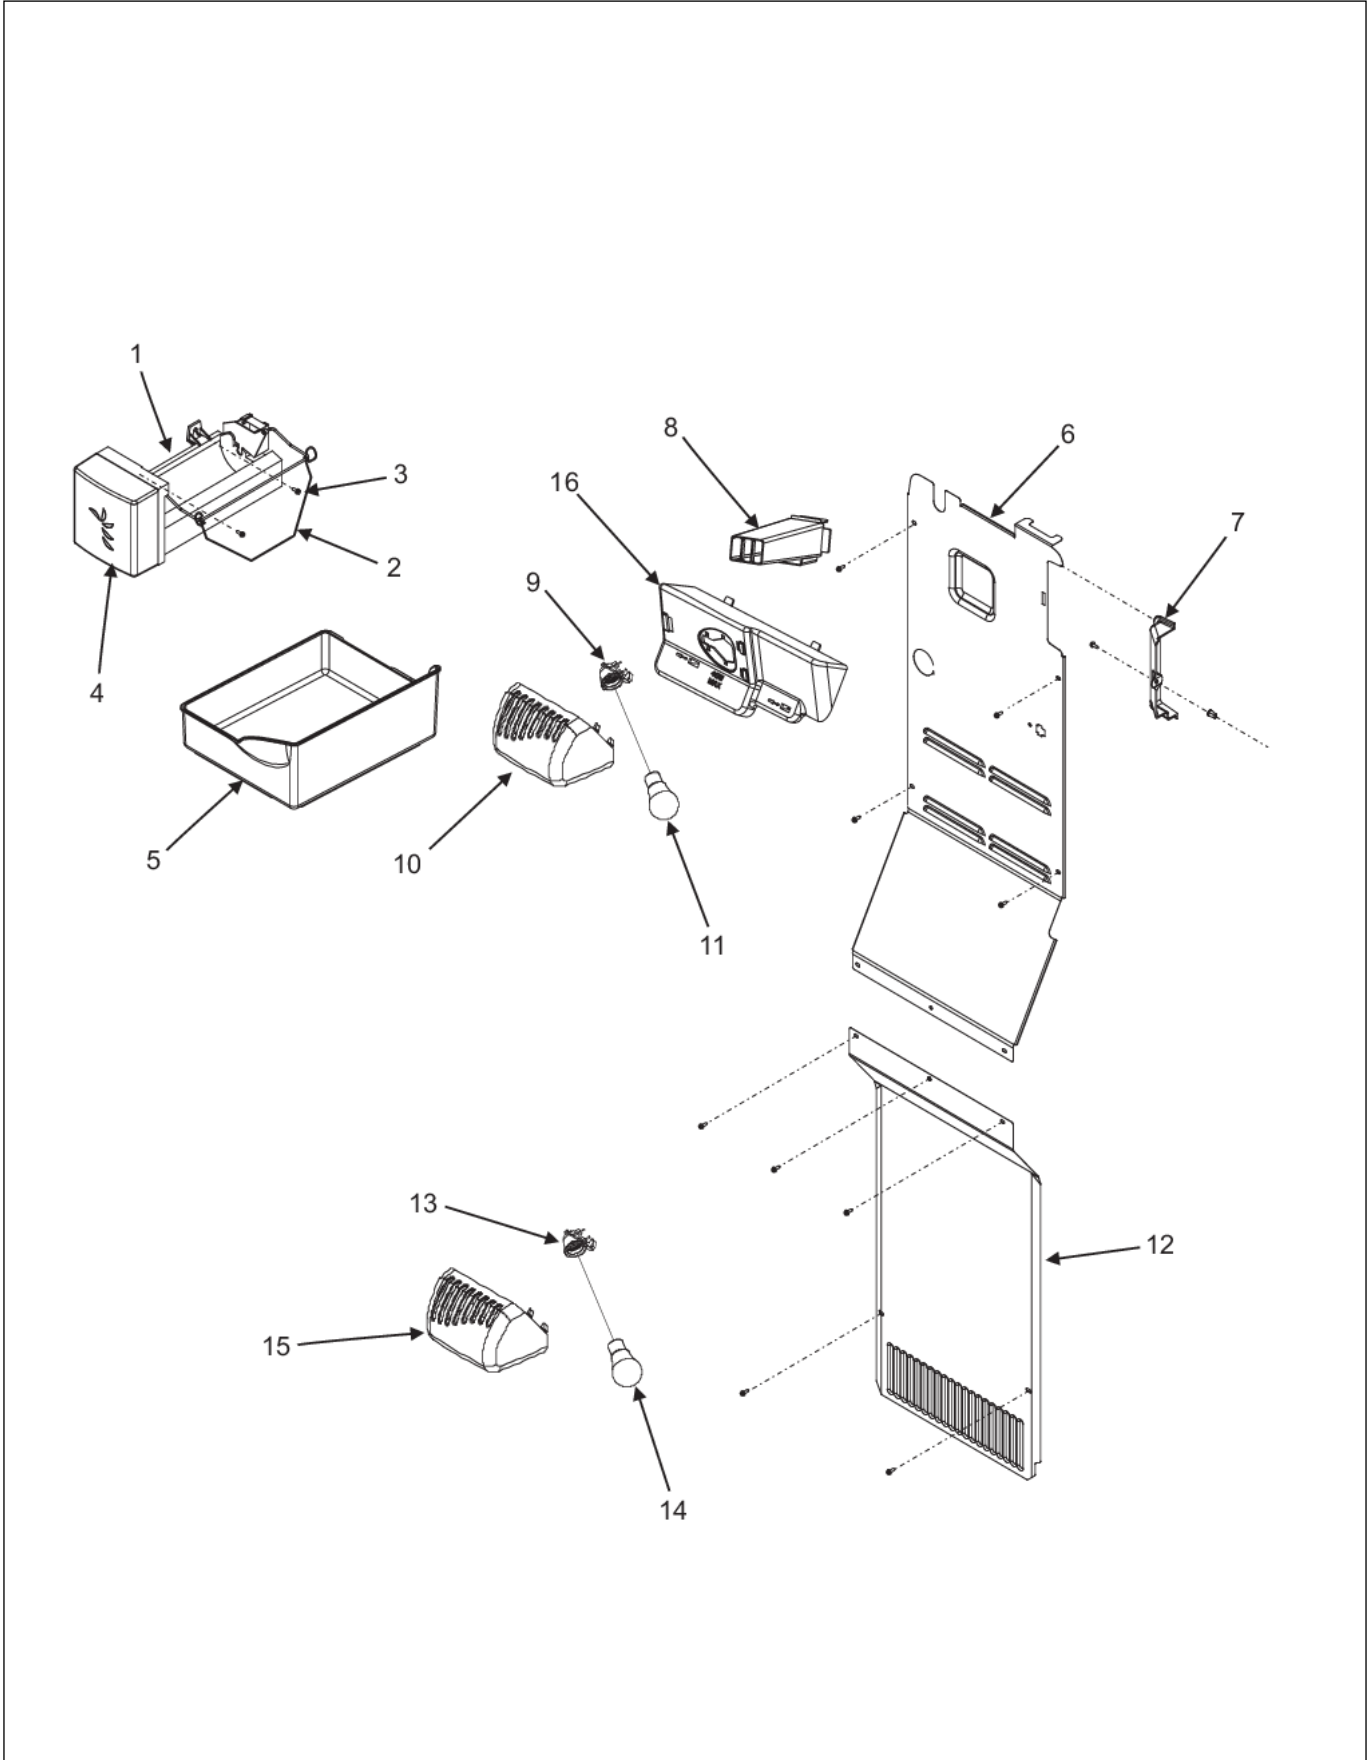

FREEZER COMPARTMENT

Item	Part No.	Name	Qty	Uom	NOTES
1	PR160032	ICEMAKER ASSY COMP 4317943	1	EA	
NI	PS4000197	BRACKET, ICE MAKER	1	EA	Not available online / Call for pricing and availability
2	PS400365	ICE MAKER ARM / WIRE (12671401)	1	EA	
3	PS400366	SCREW, ICE MAKER (67006698)	1	EA	NO LONGER AVAILABLE, Not available online / Call for pricing and availability
NI	PS400367	WASHER, SCREW (67006699)	1	EA	NO LONGER AVAILABLE, Not available online / Call for pricing and availability
4	PS400368	COVER, ICE MAKER	1	EA	
5	PS400422	ICE PAN (10476207)	1	EA	NO LONGER AVAILABLE
6	PS400423	BACK, INNER FREEZER (67005482)	1	EA	NO LONGER AVAILABLE
NI	PS400129	SCREW, SMALL (67006425)	1	EA	
7	PS400373	COVER, AIR SUPPLY (12583101)	1	EA	NO LONGER AVAILABLE, Not available online / Call for pricing and availability
NI	PS400290	GROMMET, SCREW (M0580205)	1	EA	NO LONGER AVAILABLE, Not available online / Call for pricing and availability
NI	PS400129	SCREW, SMALL (67006425)	1	EA	
8	PS400374	DUCT, QUICK ICE (67003581)	1	EA	
9	PS400053	LIGHT SOCKET (12570701)	1	EA	
10	PS400383	SHIELD, FREEZER LIGHT (67004135)	1	EA	NO LONGER AVAILABLE, Not available online / Call for pricing and availability
11	PS400054	LIGHT BULB (A0282812)	1	EA	
12	PS4000382	COVER, EVAPORATOR	1	EA	Not available online / Call for pricing and availability
NI	PS400129	SCREW, SMALL (67006425)	1	EA