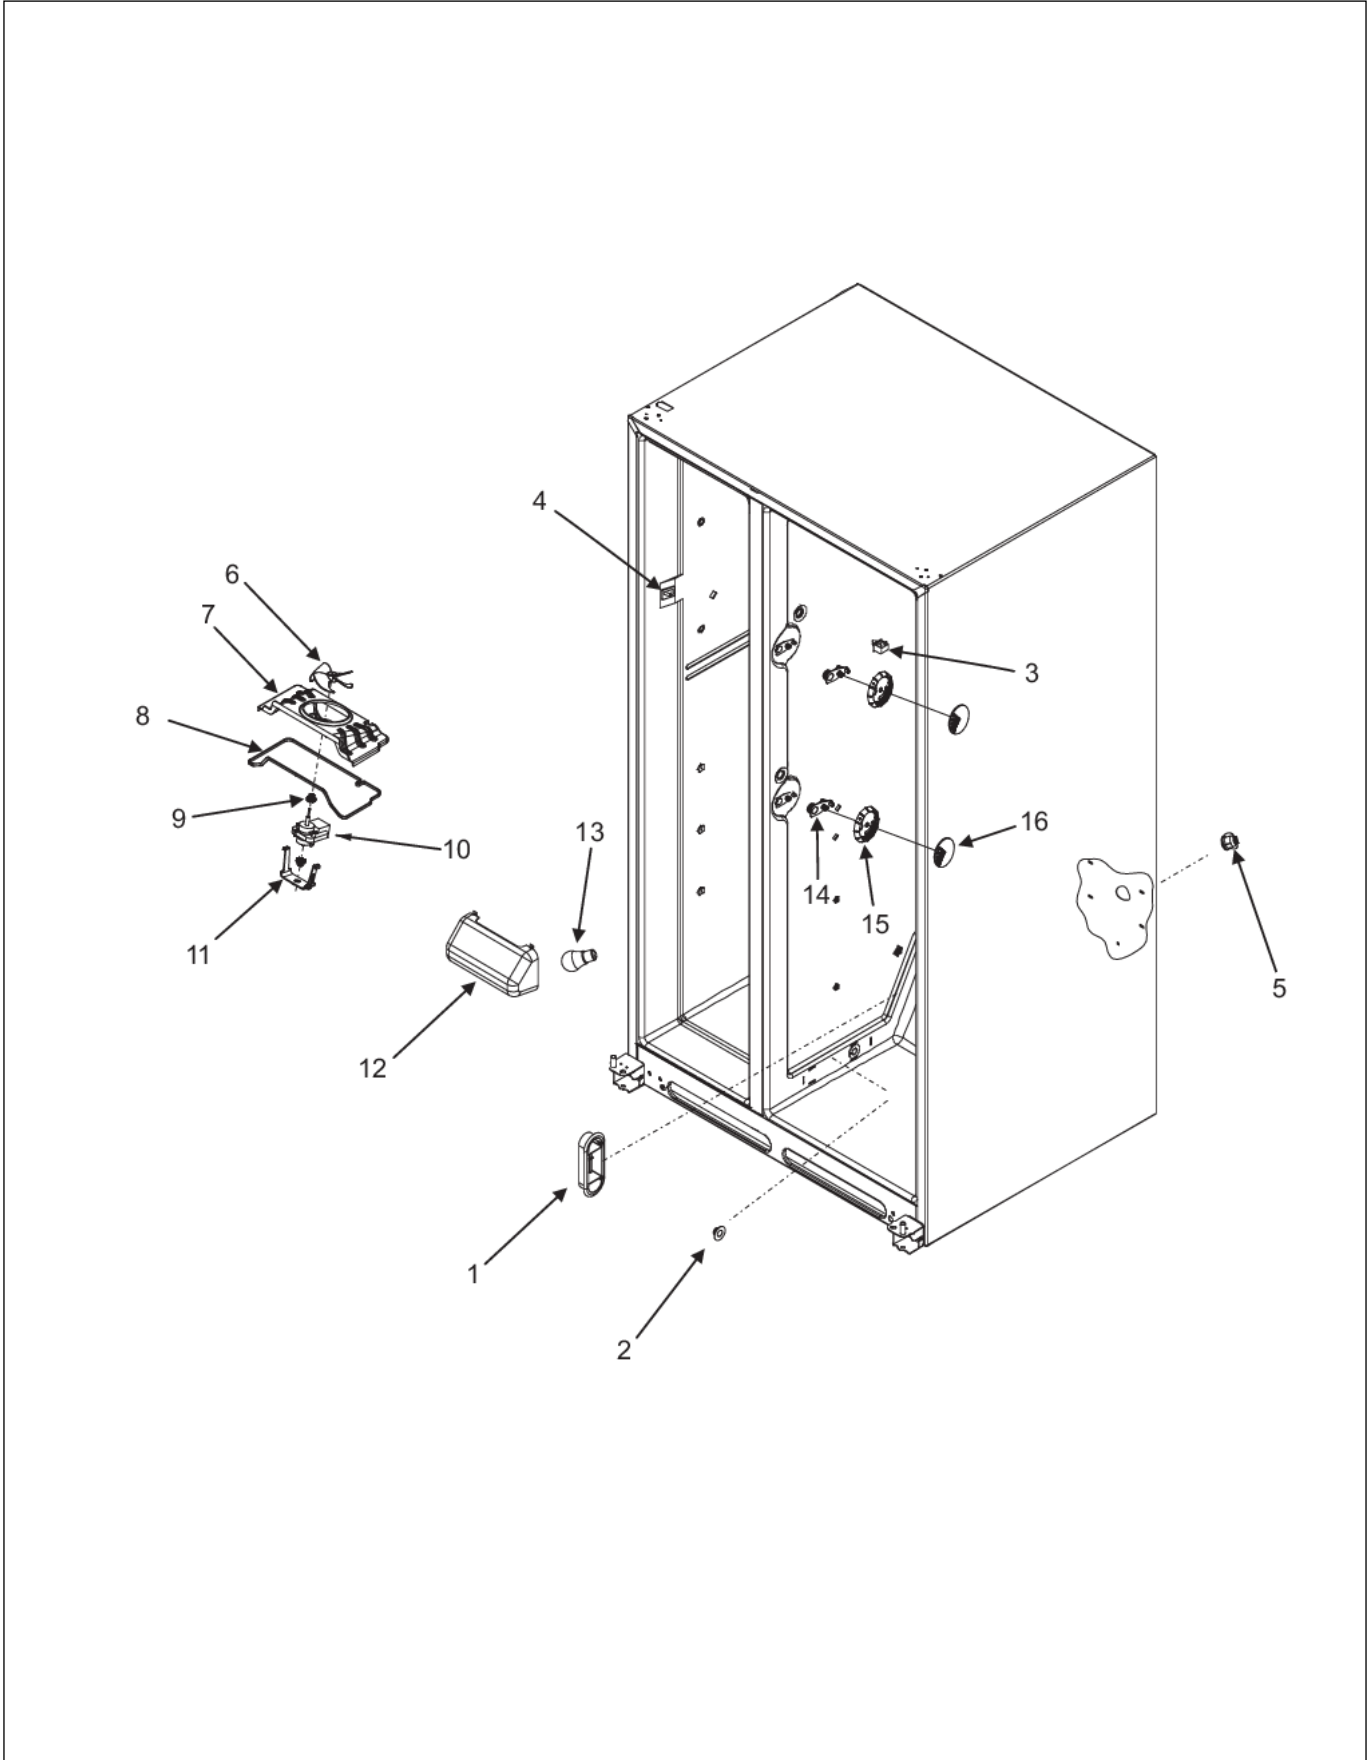

EVAPORATOR FAN - CRISPER LIGHT

Item	Part No.	Name	Qty	Uom	NOTES
1	PS400338	GRILLE, RETURN AIR (12634801)	1	EA	NO LONGER AVAILABLE, Not available online / Call for pricing and availability
2	PS400339	PLUG, AIR TUNNEL (67005933)	1	EA	
3	PS400340	SWITCH, REFRIGERATOR LIGHT (12466104)	1	EA	
4	PS400341	SWITCH, LIGHT	1	EA	
5	PS400053	LIGHT SOCKET (12570701)	1	EA	
6	PS400142	FAN, EVAPORATOR	1	EA	
7	PS400342	SHROUD, EVAPORATOR FAN (67004253)	1	EA	
8	PS400343	GASKET, SHRPOUD (67001508)	1	EA	NO LONGER AVAILABLE, Not available online / Call for pricing and availability
9	PS400141	GROMMET, FAN MOTOR (67002780)	1	EA	
10	PS400139	MOTOR, EVAPORATOR FAN (67003636)	1	EA	
11	PS400140	CLIP, EVAPORATOR MOTOR (67005633)	1	EA	
12	PS400344	SHIELD, CRISPER LIGHT (67001507)	1	EA	NO LONGER AVAILABLE
13	PS400054	LIGHT BULB (A0282812)	1	EA	
14	PS400347	CLIP, CHILLER CONTROL (67002827)	1	EA	NO LONGER AVAILABLE, Not available online / Call for pricing and availability
15	PS400348	CONTROL, CHILLER (67002225)	1	EA	NO LONGER AVAILABLE, Not available online / Call for pricing and availability
16	PS400349	GRILLE, CHILLER CONTAINER (67006696)	1	EA	NO LONGER AVAILABLE, Not available online / Call for pricing and availability