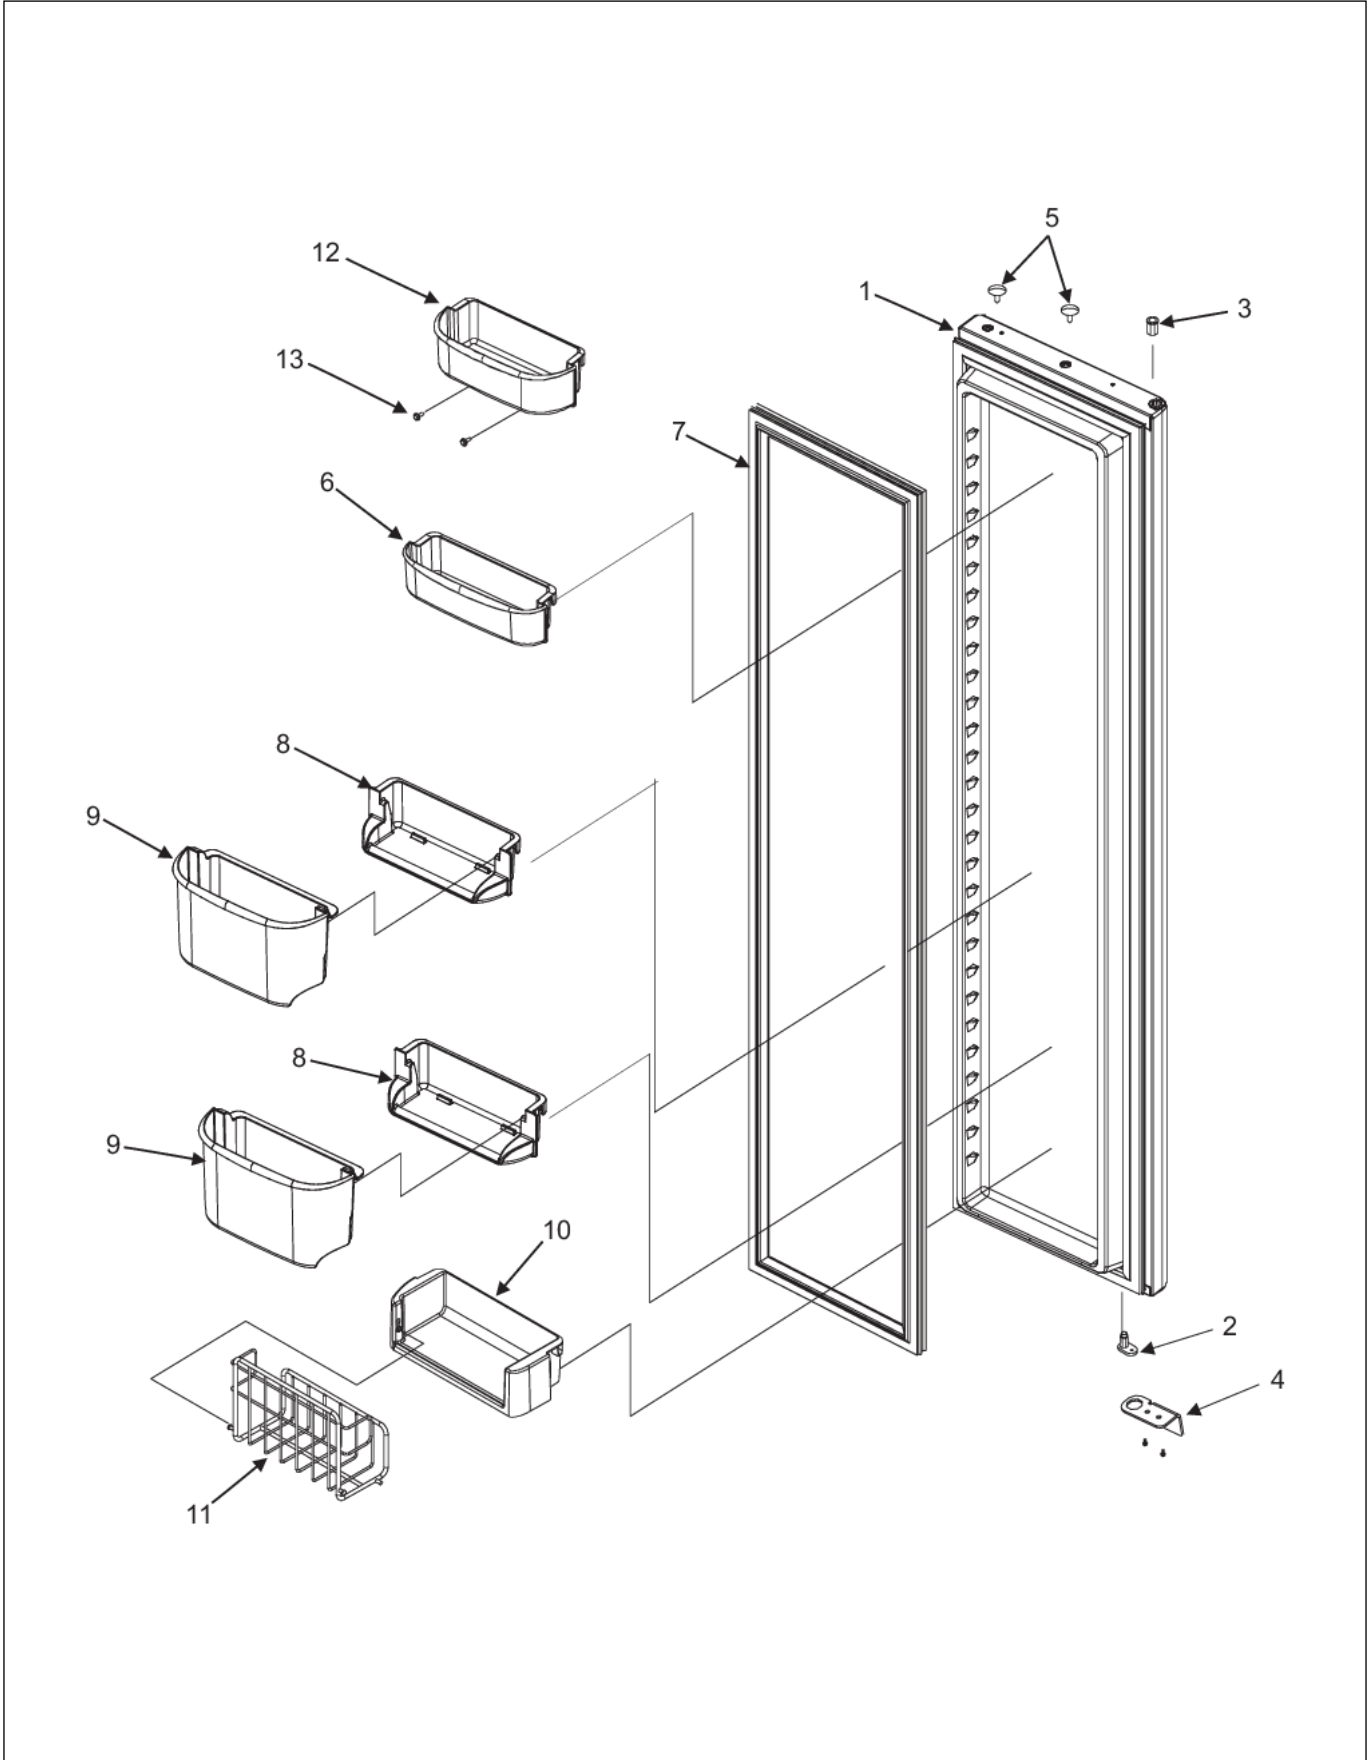

FREEZER DOOR

Item	Part No.	Name	Qty	Uom	NOTES
1	PS400418	FREEZER DOOR ASSEMBLY (SS) (67006777)	1	EA	NO LONGER AVAILABLE, Not available online / Call for pricing and availability
2	PS400241	DOOR CLOSURE (67006134)	1	EA	
3	PS400419	DOOR BUSHING (BLACK) (67004627)	1	EA	Not available online / Call for pricing and availability
4	PS400254	DOOR STOP (67006518)	1	EA	NO LONGER AVAILABLE, Not available online / Call for pricing and availability
NI	PS400244	SCREW, DOOR STOP (67006672)	1	EA	NO LONGER AVAILABLE, Not available online / Call for pricing and availability
5	PS400250	PLUG, BUTTON (M0311607)	1	EA	NO LONGER AVAILABLE, Not available online / Call for pricing and availability
6	PS400433	BUCKET, LOWER FREEZER DOOR 12557501	1	EA	
7	PS400256	GASKET, FREEZER DOOR (67003967)	1	EA	
8	PS400257	FRAME, TILT BUCKET (67004291)	1	EA	NO LONGER AVAILABLE
9	PS400258	TILT BUCKET (67004290)	1	EA	NO LONGER AVAILABLE, Not available online / Call for pricing and availability
10	PS400259	FRAME, TILT BASKET (67004475)	1	EA	
11	PS400260	TILT BASKET (67005630)	1	EA	
12	PS400420	BUCKET, FREEZER DOOR (12664901)	1	EA	NO LONGER AVAILABLE
13	PS400421	SCREW, BUCKET (67006750)	1	EA	NO LONGER AVAILABLE, Not available online / Call for pricing and availability