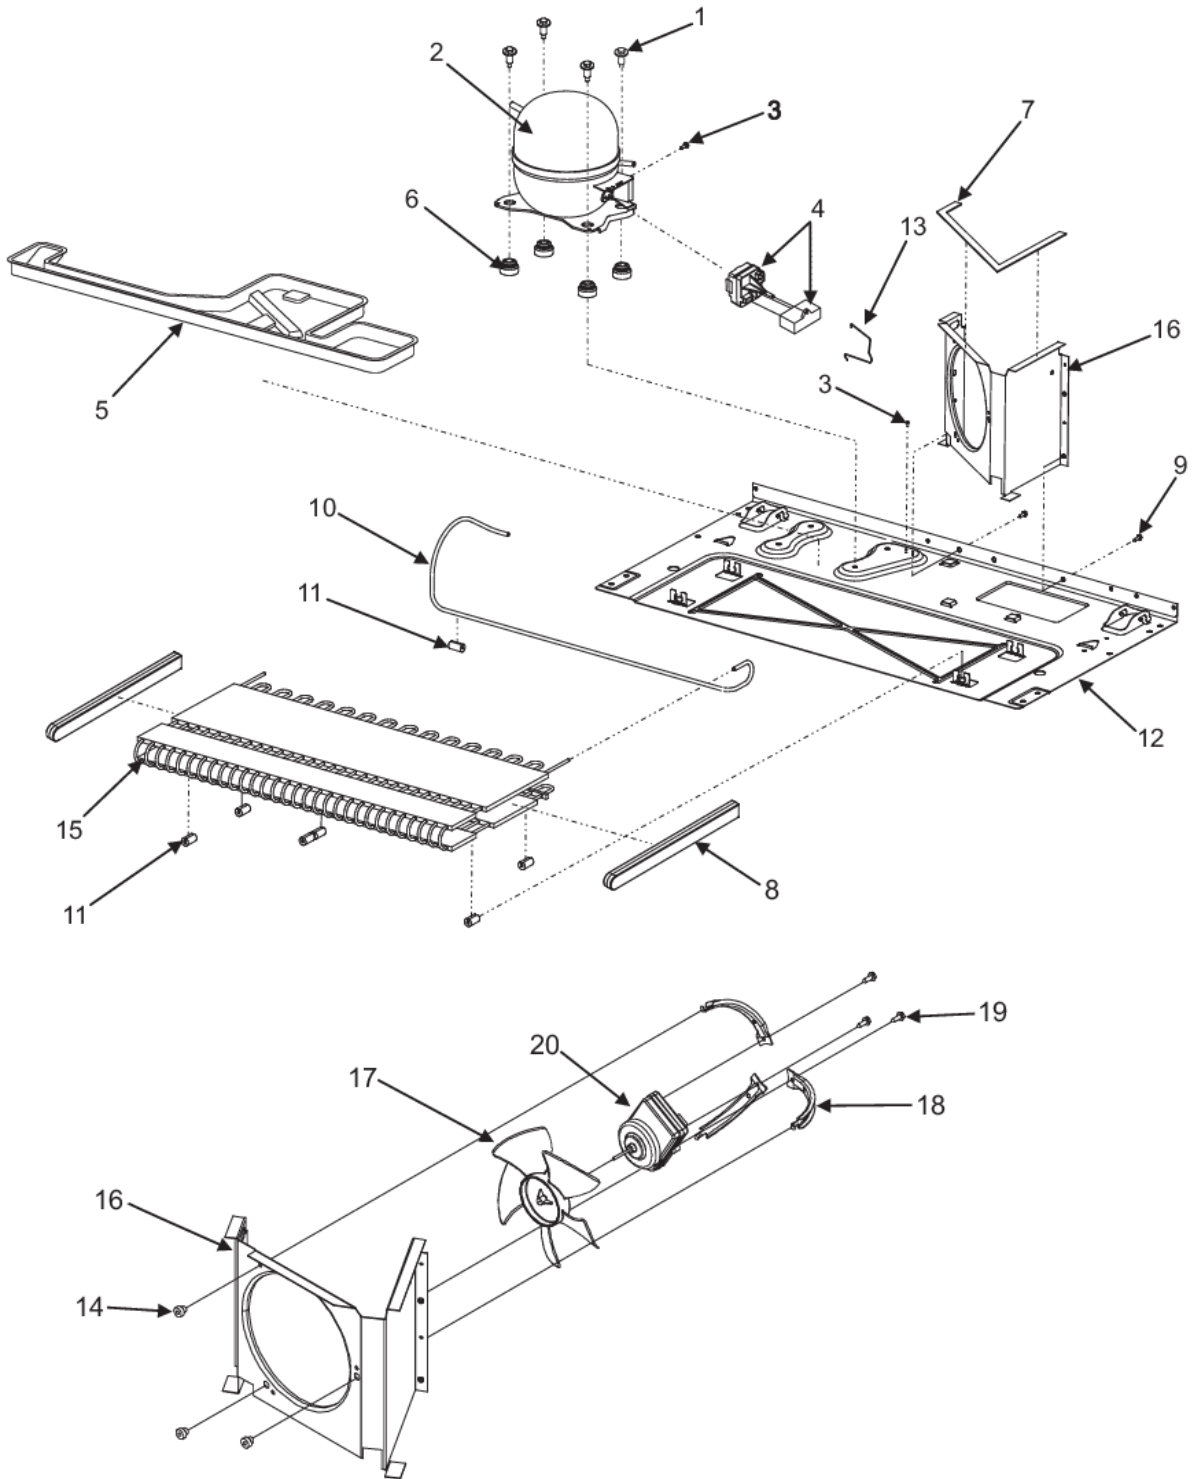

Item	Part No.	Name	Qty	Uom	NOTES
18	PS400169	BRACKET, CONDENSER MOTOR (67004953)	1	EA	NO LONGER AVAILABLE, Not available online / Call for pricing and availability
19	PS400170	SCREW, BRACKT (67004954)	1	EA	NO LONGER AVAILABLE, Not available online / Call for pricing and availability
20	PS400160	MOTOR, CONDENSER FAN (67004432)	1	EA	
NI	PS400171	HARNESS, MC (67005435)	1	EA