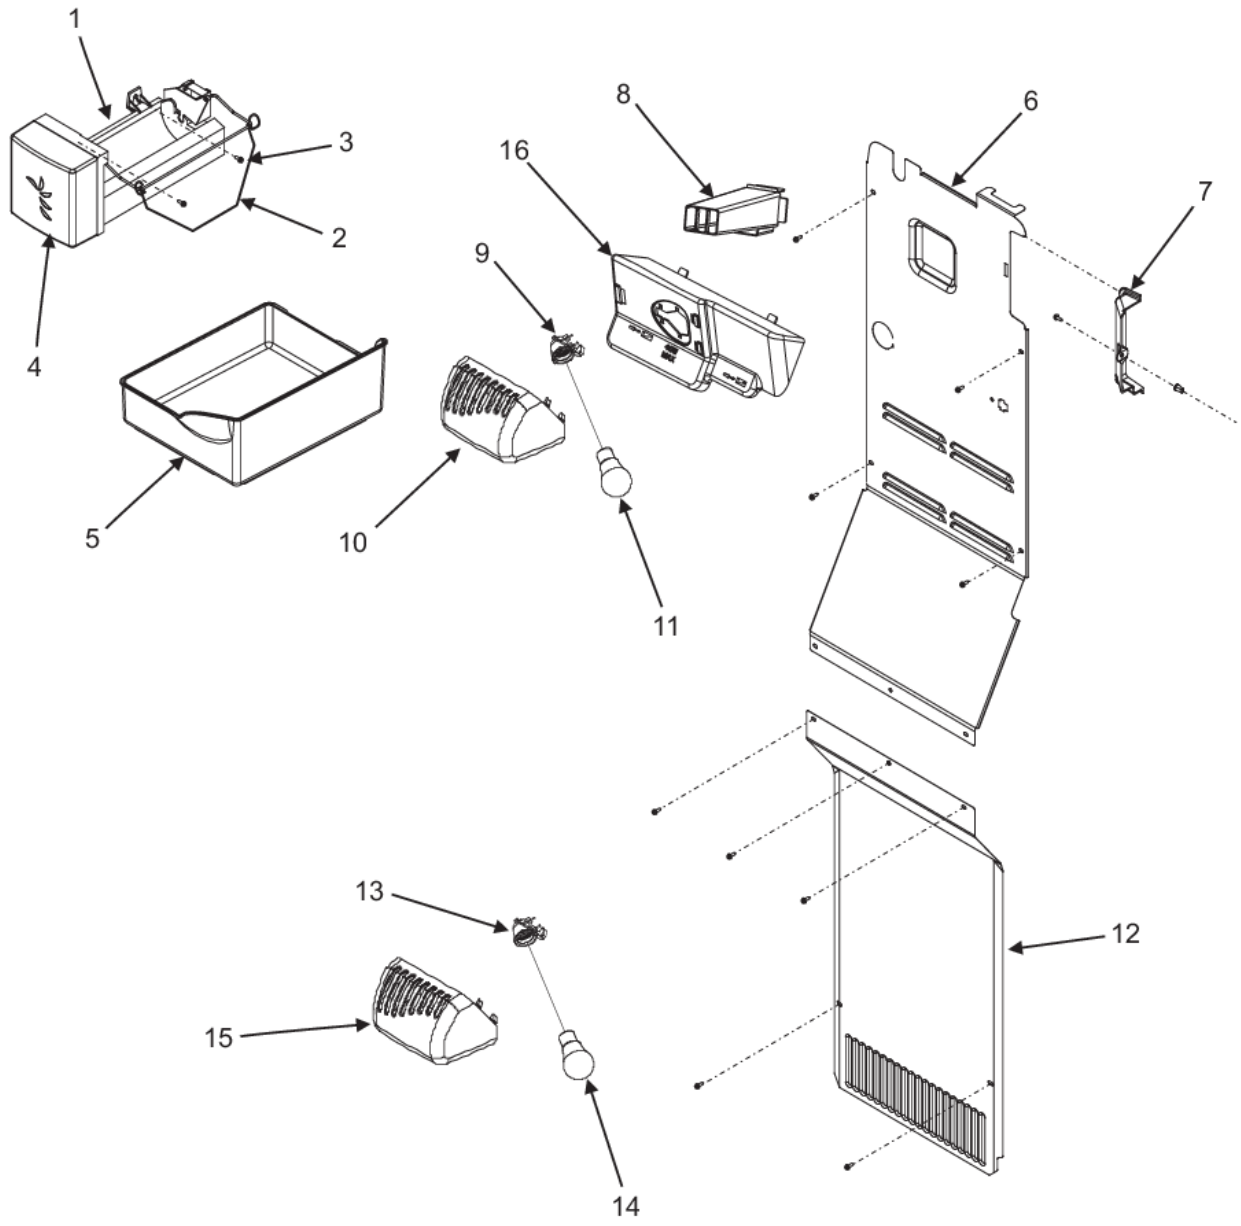

Item	Part No.	Name	Qty	Uom	NOTES
13	PS400053	LIGHT SOCKET (12570701)	1	EA	
14	PS400054	LIGHT BULB (A0282812)	1	EA	
15	PS400383	SHIELD, FREEZER LIGHT (67004135)	1	EA	NO LONGER AVAILABLE, Not available online / Call for pricing and availability
16	PS400424	COVER, CONV FREEZER BACK (67005336)	1	EA	NO LONGER AVAILABLE, Not available online / Call for pricing and availability
NI	PS400425	HARNESS, UPPER FREEZER LIGHT (67005483)	1	EA	NO LONGER AVAILABLE, Not available online / Call for pricing and availability