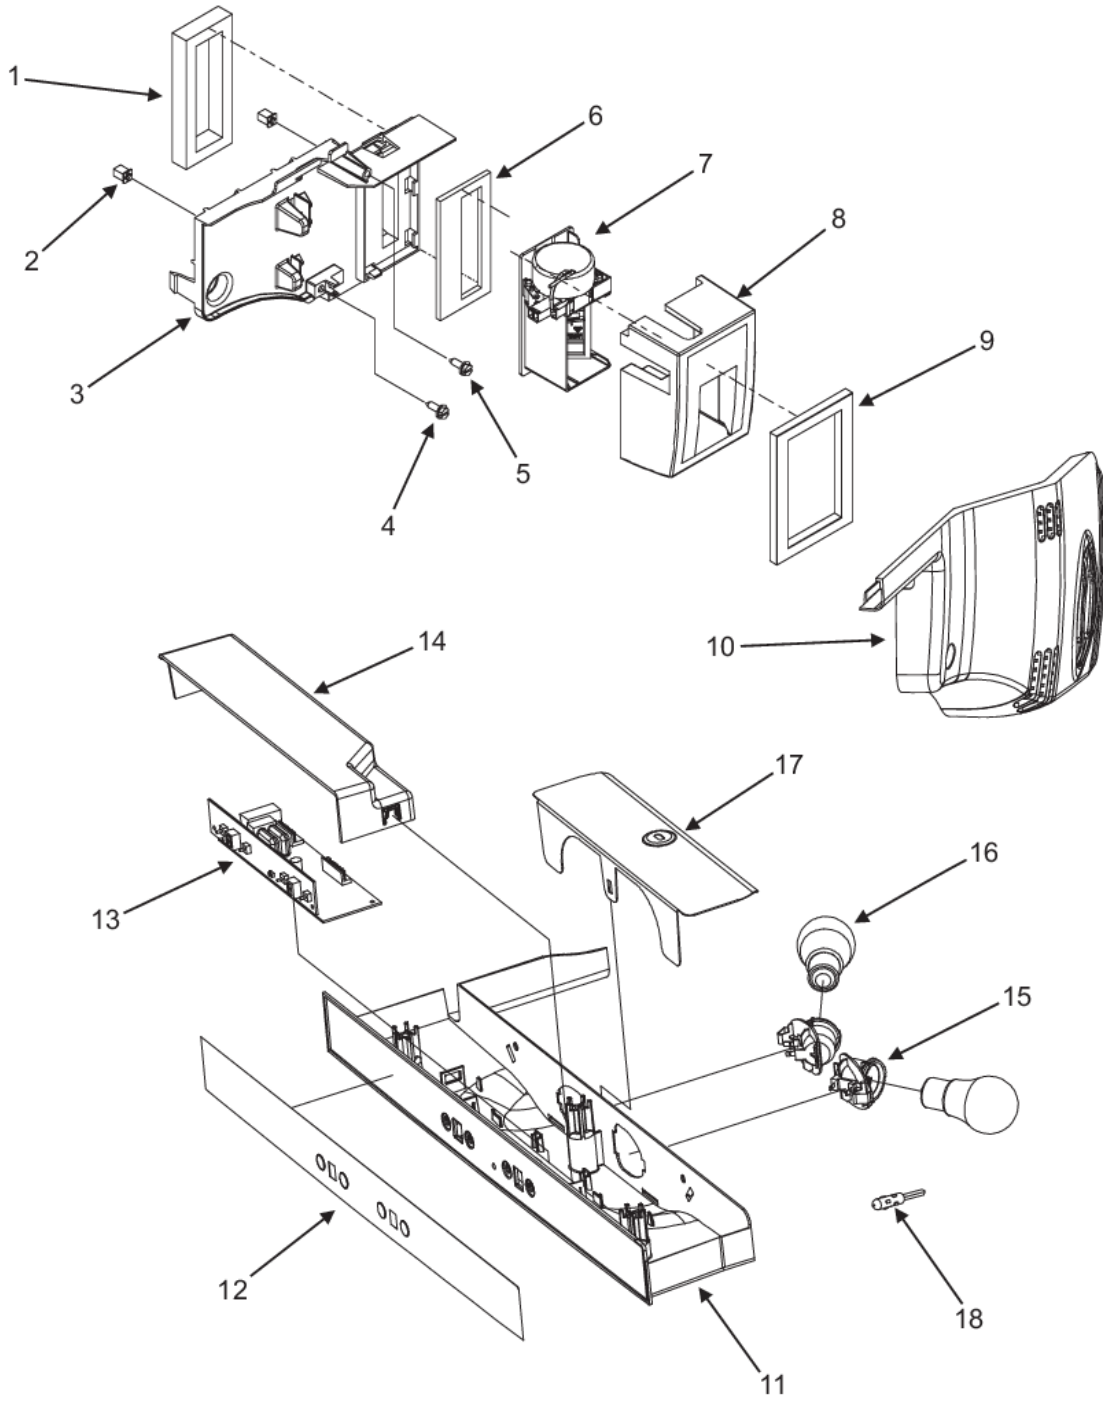

Item	Part No.	Name	Qty	Uom	NOTES
1	PS400289	GASKET, DAMPER (67004031)	1	EA	NO LONGER AVAILABLE, Not available online / Call for pricing and availability
2	PS400290	GROMMET, SCREW (M0580205)	1	EA	NO LONGER AVAILABLE, Not available online / Call for pricing and availability
3	PS400291	BRACKET, ELECTRONIC CONTROL (67004447)	1	EA	
4	PS400013	SCREW, DOOR STOP (67006287)	1	EA	NO LONGER AVAILABLE
5	PS400292	SCREW, BRACKET (67006688)	1	EA	NO LONGER AVAILABLE, Not available online / Call for pricing and availability
6	PS400293	GASKET, DAMPER (12582801)	1	EA	
7	PS400294	DAMPER, ELECTRONIC CONTROL (67006249)	1	EA	
8	PS400295	INSULATION DAMPER (67006522)	1	EA	
9	PS400296	GASKET, CONTROL COVER (67006495)	1	EA	NO LONGER AVAILABLE
10	PS400297	COVER, ELECTRONIC CONTROL (W10207714)	1	EA	
11	PS400298	HOUSING, CONTROL (67005478)	1	EA	
12	PS400417	OVERLAY (67006751)	1	EA	NO LONGER AVAILABLE
13	021881-000	CONTROL BOARD	1	EA	
14	PS400300	COVER, CONTROL BOARD (67004750)	1	EA	NO LONGER AVAILABLE, Not available online / Call for pricing and availability
15	PS400053	LIGHT SOCKET (12570701)	1	EA	
16	PS400054	LIGHT BULB (A0282812)	1	EA	
17	PS400301	REFLECTOR, LIGHT (67005038)	1	EA	
18	PS400063	THERMISTOR	1	EA	
NI	PS400302	PLUG, BUTTON (67002417)	1	EA	NO LONGER AVAILABLE, Not available online / Call for pricing and availability