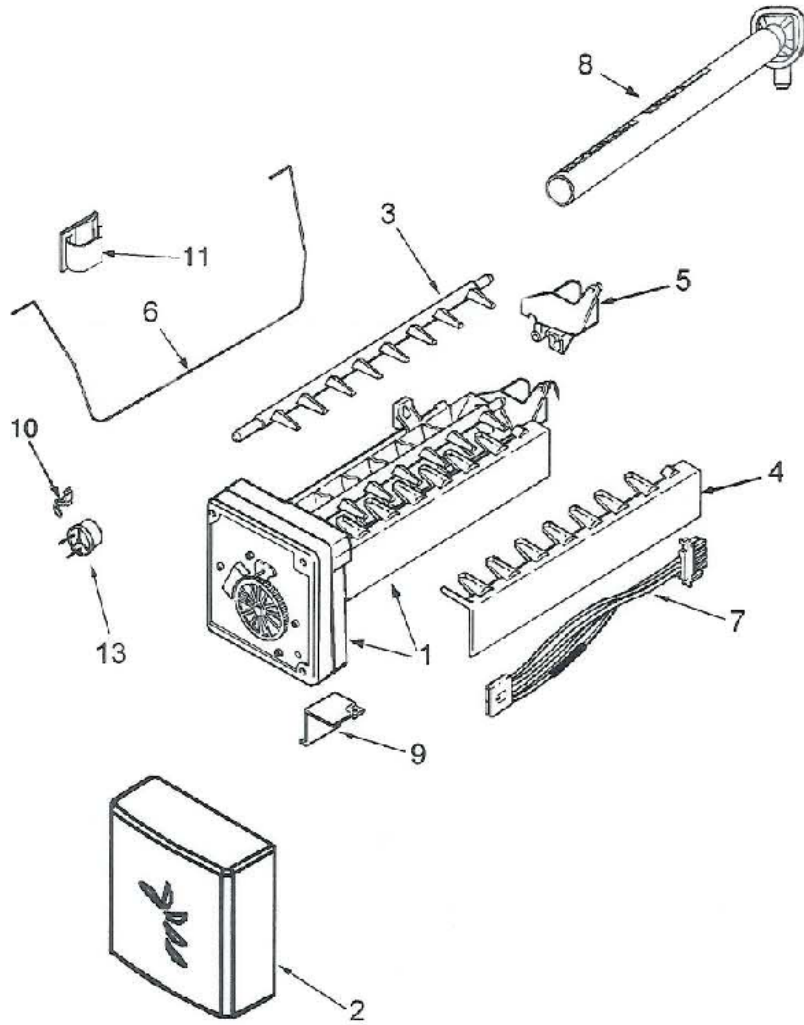

Item	Part No.	Name	Qty	Uom	NOTES
1	PR160032	ICEMAKER ASSY COMP 4317943	1	EA	
Not Shown	NOTE	AND HEATER ASSEMBLY, ICE EJECTOR,		EA	
Not Shown	NOTE	ICE STRIPPER, WATER INLET, & THERMOSTAT		EA	
NI	PS400197	BRACKET, ICE MAKER (67002823)	1	EA	NO LONGER AVAILABLE, Not available online / Call for pricing and availability
NI	PS400366	SCREW, ICE MAKER (67006698)	1	EA	NO LONGER AVAILABLE, Not available online / Call for pricing and availability
2	PS400368	COVER, ICE MAKER	1	EA	
3	PS400199	ICE EJECTOR	1	EA	NO LONGER AVAILABLE, Not available online / Call for pricing and availability
4	PS400200	ICE STRIPPER	1	EA	NO LONGER AVAILABLE
5	PS400201	WATER INLET (95100-1)	1	EA	
6	PS400365	ICE MAKER ARM / WIRE (12671401)	1	EA	
7	PS400392	HARNESS, ICE MAKER (W10146387)	1	EA	
8	PS400386	ELBOW, FILL TUBE (67003579)	1	EA	
9	PS400204	BRACKET, MODULE AND HEATER (95107-1)	1	EA	NO LONGER AVAILABLE, Not available online / Call for pricing and availability
NI	PS400205	SCREW, BRACKET (95108-1)	1	EA	NO LONGER AVAILABLE, Not available online / Call for pricing and availability
10	PS400206	RETAINER, THERMOSTAST (95104-1)	1	EA	NO LONGER AVAILABLE, Not available online / Call for pricing and availability
11	PS400180	CLIP	1	EA	
12	PS400393	THERMOSTAT (95092-1)	1	EA	NO LONGER AVAILABLE