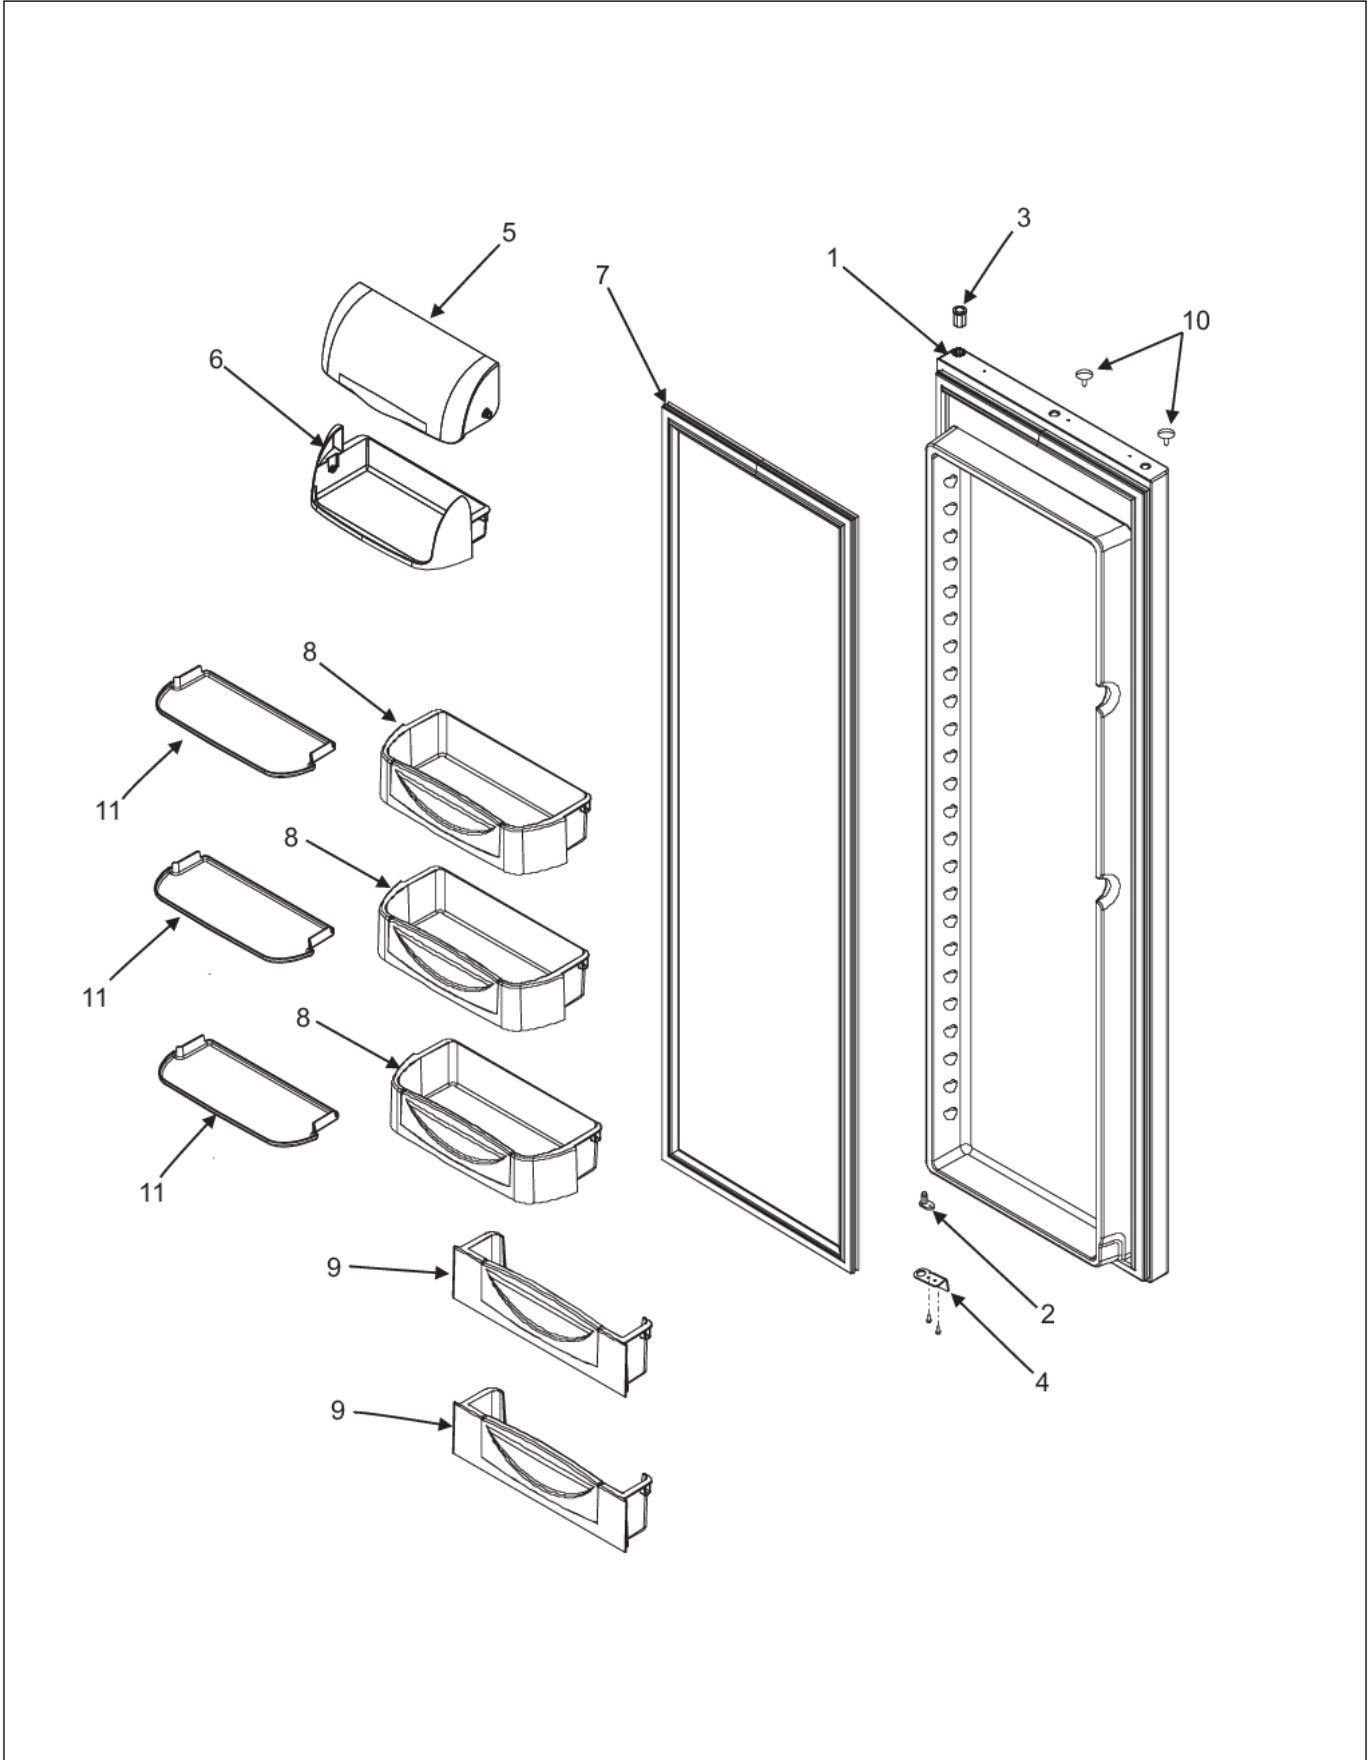

REFRIGERATOR DOOR

Item	Part No.	Name	Qty	Uom	NOTES
1	PS400240	REFRIGERATOR DOOR ASSEMBLY (SS) (12818242SQ	1	EA	
2	PS400241	DOOR CLOSURE (67006134)	1	EA	
3	PS400242	DOOR BUSHING (BLACK) (67004976)	1	EA	NO LONGER AVAILABLE
4	PS400243	DOOR STOP (67007017)	1	EA	
NI	PS400244	SCREW, DOOR STOP (67006672)	1	EA	NO LONGER AVAILABLE, Not available online / Call for pricing and availability
5	PS400245	DAIRY DOOR (67002957)	1	EA	
6	PS400246	DAIRY TRAY (67002304)	1	EA	
7	PS400247	GASKET, REFRIGERATOR DOOR (67003965)	1	EA	
8	PS400248	BUCKET ASSEMBLY (INC. GRIPPER) 67006674	1	EA	
9	PS400249	BUCKET, REFRIGERATOR DOOR (67004285)	1	EA	
10	PS400250	PLUG, BUTTON (M0311607)	1	EA	NO LONGER AVAILABLE, Not available online / Call for pricing and availability
11	PS400251	GRIPPER (67006673)	1	EA